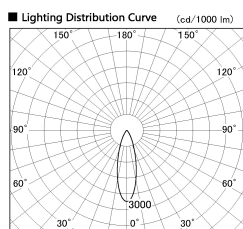

Item no. SD380-2530B9027

Series Name: High power compact tracklight (SD380)

Installation	Track Mount
Type	High power compact tracklight (SD380)
Fixture wattage	23W
Beam angle	29 deg
Color Temp.	2700K
CRI	Ra>90
Luminous	2909 lm
Body	Die-castaluminumalloy
Body finish	White
Trim finish	White
Reflector finish	N/A
IP Rate	IP20
Light source	COB module
Input Voltage	AC220~240V
Dimming Type	Non-Dimmable
Certificate	CE,CCC
Cut Hole	N/A