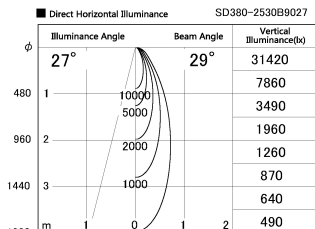

Item no. SD380-2530B9027

Series Name: High power compact tracklight (SD380)

Installation	Track Mount
Type	High power compact tracklight (SD380)
Fixture wattage	23W
Beam angle	29 deg
Color Temp.	2700K
CRI	Ra>90
Luminous	2909 lm
Body	Die-castaluminumalloy
Body finish	White
Trim finish	White
Reflector finish	N/A
IP Rate	IP20
Light source	COB module
Input Voltage	AC220~240V
Dimming Type	Non-Dimmable
Certificate	CE,CCC
Cut Hole	N/A