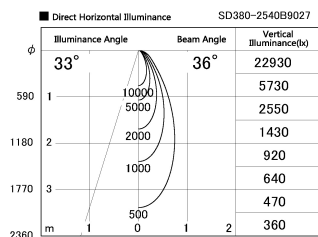

Item no. SD380-2540B9027

Series Name: High power compact tracklight (SD380)

Installation	Track Mount
Type	High power compact tracklight (SD380)
Fixture wattage	23W
Beam angle	36 deg
Color Temp.	2700K
CRI	Ra>90
Luminous	2990 lm
Body	Die-castaluminumalloy
Body finish	White
Trim finish	White
Reflector finish	N/A
IP Rate	IP20
Light source	COB module
Input Voltage	AC220~240V
Dimming Type	Non-Dimmable
Certificate	CE,CCC
Cut Hole	N/A