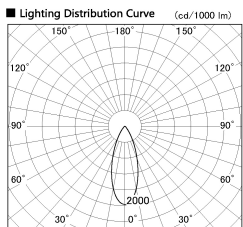

Item no. SD380-2540B9027

Series Name: High power compact tracklight (SD380)

Installation	Track Mount
Type	
Fixture wattage	23W
Beam angle	36 deg
Color Temp.	2700K
CRI	Ra>90
Luminous	2990 lm
Body	Die-castaluminumalloy
Body finish	White
Trim finish	White
Reflector finish	N/A
IP Rate	IP20
Light source	COB module
Input Voltage	AC220~240V
Dimming Type	Non-Dimmable
Certificate	CE,CCC
Cut Hole	N/A