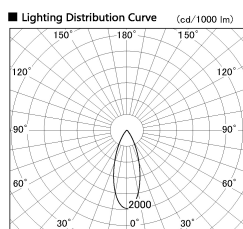

Item no. SD380-2540B9027

Series Name: High power compact tracklight (SD380)

Installation	Track Mount
Type	High power compact tracklight (SD380)
Fixture wattage	23W
Beam angle	36 deg
Color Temp.	2700K
CRI	Ra>90
Luminous	2990 lm
Body	Die-castaluminumalloy
Body finish	White
Trim finish	White
Reflector finish	N/A
IP Rate	IP20
Light source	COB module
Input Voltage	AC220~240V
Dimming Type	Non-Dimmable
Certificate	CE,CCC
Cut Hole	N/A