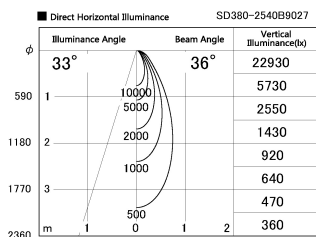

Item no. SD380-2540B9027

Series Name: High power compact tracklight (SD380)

Installation	Track Mount
Type	High power compact tracklight (SD380)
Fixture wattage	23W
Beam angle	36 deg
Color Temp.	2700K
CRI	Ra>90
Luminous	2990 lm
Body	Die-castaluminumalloy
Body finish	White
Trim finish	White
Reflector finish	N/A
IP Rate	IP20
Light source	COB module
Input Voltage	AC220~240V
Dimming Type	Non-Dimmable
Certificate	CE,CCC
Cut Hole	N/A