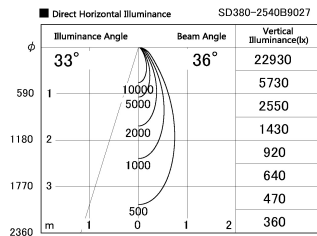

Item no. SD380-2540B9027

Series Name: High power compact tracklight (SD380)

Installation	Track Mount
Type	
Fixture wattage	23W
Beam angle	36 deg
Color Temp.	2700K
CRI	Ra>90
Luminous	2990 lm
Body	Die-castaluminumalloy
Body finish	White
Trim finish	White
Reflector finish	N/A
IP Rate	IP20
Light source	COB module
Input Voltage	AC220~240V
Dimming Type	Non-Dimmable
Certificate	CE,CCC
Cut Hole	N/A