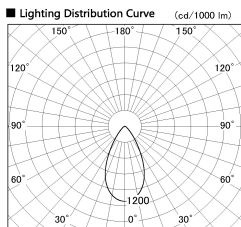

Item no. SD380-2560B9027

Series Name: High power compact tracklight (SD380)

Installation	Track Mount
Type	
Fixture wattage	23W
Beam angle	53 deg
Color Temp.	2700K
CRI	Ra>90
Luminous	3000 lm
Body	Die-cast aluminum alloy
Body finish	White
Trim finish	White
Reflector finish	N/A
IP Rate	IP20
Light source	COB module
Input Voltage	AC220~240V
Dimming Type	Non-Dimmable
Certificate	CE,CCC
Cut Hole	N/A