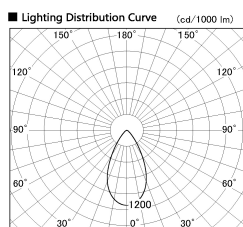

Item no. SD380-2560B9027

Series Name: High power compact tracklight (SD380)

Installation	Track Mount
Type	High power compact tracklight (SD380)
Fixture wattage	23W
Beam angle	53 deg
Color Temp.	2700K
CRI	Ra>90
Luminous	3000 lm
Body	Die-cast aluminum alloy
Body finish	White
Trim finish	White
Reflector finish	N/A
IP Rate	IP20
Light source	COB module
Input Voltage	AC220~240V
Dimming Type	Non-Dimmable
Certificate	CE,CCC
Cut Hole	N/A