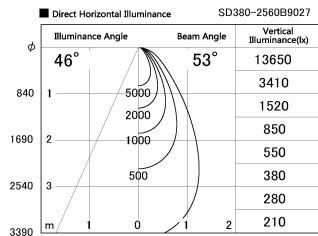

Item no. SD380-2560B9027

Series Name: High power compact tracklight (SD380)

Installation	Track Mount
Type	
Fixture wattage	23W
Beam angle	53 deg
Color Temp.	2700K
CRI	Ra>90
Luminous	3000 lm
Body	Die-cast aluminum alloy
Body finish	White
Trim finish	White
Reflector finish	N/A
IP Rate	IP20
Light source	COB module
Input Voltage	AC220~240V
Dimming Type	Non-Dimmable
Certificate	CE,CCC
Cut Hole	N/A