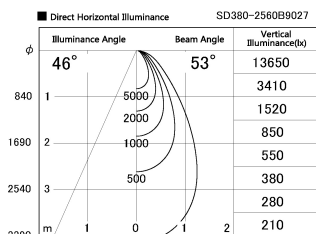

Item no. SD380-2560B9027

Series Name: High power compact tracklight (SD380)

Installation	Track Mount
Type	High power compact tracklight (SD380)
Fixture wattage	23W
Beam angle	53 deg
Color Temp.	2700K
CRI	Ra>90
Luminous	3000 lm
Body	Die-cast aluminum alloy
Body finish	White
Trim finish	White
Reflector finish	N/A
IP Rate	IP20
Light source	COB module
Input Voltage	AC220~240V
Dimming Type	Non-Dimmable
Certificate	CE,CCC
Cut Hole	N/A