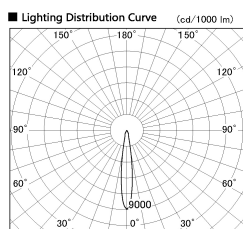

Item no. SD380-2020B9027

Series Name: High power compact tracklight (SD380)

|                  |                                       |
|------------------|---------------------------------------|
| Installation     | Track Mount                           |
| Type             | High power compact tracklight (SD380) |
| Fixture wattage  | 20W                                   |
| Beam angle       | 15 deg                                |
| Color Temp.      | 2700K                                 |
| CRI              | Ra>90                                 |
| Luminous         | 2246 lm                               |
| Body             | Die-cast aluminum alloy               |
| Body finish      | White                                 |
| Trim finish      | White                                 |
| Reflector finish | N/A                                   |
| IP Rate          | IP20                                  |
| Light source     | COB module                            |
| Input Voltage    | AC220~240V                            |
| Dimming Type     | Non-Dimmable                          |
| Certificate      | CE,CCC                                |
| Cut Hole         | N/A                                   |