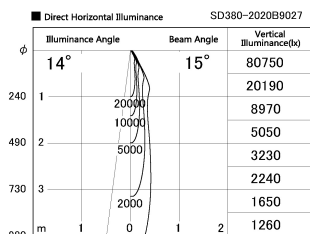

Item no. SD380-2020B9027

Series Name: High power compact tracklight (SD380)

|                  |                                       |
|------------------|---------------------------------------|
| Installation     | Track Mount                           |
| Type             | High power compact tracklight (SD380) |
| Fixture wattage  | 20W                                   |
| Beam angle       | 15 deg                                |
| Color Temp.      | 2700K                                 |
| CRI              | Ra>90                                 |
| Luminous         | 2246 lm                               |
| Body             | Die-cast aluminum alloy               |
| Body finish      | White                                 |
| Trim finish      | White                                 |
| Reflector finish | N/A                                   |
| IP Rate          | IP20                                  |
| Light source     | COB module                            |
| Input Voltage    | AC220~240V                            |
| Dimming Type     | Non-Dimmable                          |
| Certificate      | CE,CCC                                |
| Cut Hole         | N/A                                   |