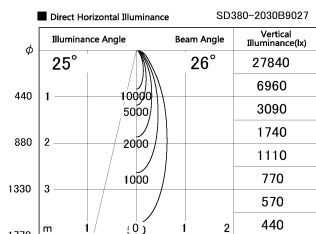

Item no. SD380-2030B9027

Series Name: High power compact tracklight (SD380)

Installation	Track Mount
Type	
Fixture wattage	20W
Beam angle	26 deg
Color Temp.	2700K
CRI	Ra>90
Luminous	2298 lm
Body	Die-cast aluminum alloy
Body finish	White
Trim finish	White
Reflector finish	N/A
IP Rate	IP20
Light source	COB module
Input Voltage	AC220~240V
Dimming Type	Non-Dimmable
Certificate	CE,CCC
Cut Hole	N/A