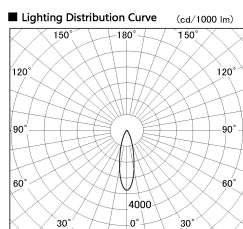

Item no. SD380-2030B9027

Series Name: High power compact tracklight (SD380)

Installation	Track Mount
Type	
Fixture wattage	20W
Beam angle	26 deg
Color Temp.	2700K
CRI	Ra>90
Luminous	2298 lm
Body	Die-cast aluminum alloy
Body finish	White
Trim finish	White
Reflector finish	N/A
IP Rate	IP20
Light source	COB module
Input Voltage	AC220~240V
Dimming Type	Non-Dimmable
Certificate	CE,CCC
Cut Hole	N/A