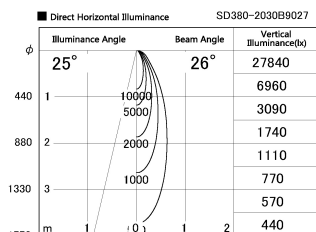

Item no. SD380-2030B9027

Series Name: High power compact tracklight (SD380)

Installation	Track Mount
Type	High power compact tracklight (SD380)
Fixture wattage	20W
Beam angle	26 deg
Color Temp.	2700K
CRI	Ra>90
Luminous	2298 lm
Body	Die-cast aluminum alloy
Body finish	White
Trim finish	White
Reflector finish	N/A
IP Rate	IP20
Light source	COB module
Input Voltage	AC220~240V
Dimming Type	Non-Dimmable
Certificate	CE,CCC
Cut Hole	N/A