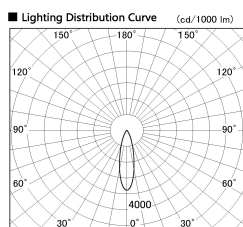

Item no. SD380-2030B9027

Series Name: High power compact tracklight (SD380)

Installation	Track Mount
Type	High power compact tracklight (SD380)
Fixture wattage	20W
Beam angle	26 deg
Color Temp.	2700K
CRI	Ra>90
Luminous	2298 lm
Body	Die-cast aluminum alloy
Body finish	White
Trim finish	White
Reflector finish	N/A
IP Rate	IP20
Light source	COB module
Input Voltage	AC220~240V
Dimming Type	Non-Dimmable
Certificate	CE,CCC
Cut Hole	N/A