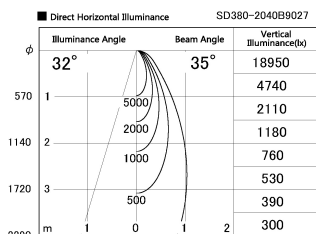

Item no. SD380-2040B9027

Series Name: High power compact tracklight (SD380)

Installation	Track Mount
Type	High power compact tracklight (SD380)
Fixture wattage	20W
Beam angle	35 deg
Color Temp.	2700K
CRI	Ra>90
Luminous	2272 lm
Body	Die-cast aluminum alloy
Body finish	White
Trim finish	White
Reflector finish	N/A
IP Rate	IP20
Light source	COB module
Input Voltage	AC220~240V
Dimming Type	Non-Dimmable
Certificate	CE,CCC
Cut Hole	N/A