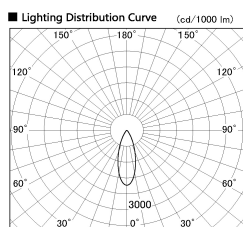

Item no. SD380-2040B9027

Series Name: High power compact tracklight (SD380)

Installation	Track Mount
Type	
Fixture wattage	20W
Beam angle	35 deg
Color Temp.	2700K
CRI	Ra>90
Luminous	2272 lm
Body	Die-castaluminumalloy
Body finish	White
Trim finish	White
Reflector finish	N/A
IP Rate	IP20
Light source	COB module
Input Voltage	AC220~240V
Dimming Type	Non-Dimmable
Certificate	CE,CCC
Cut Hole	N/A