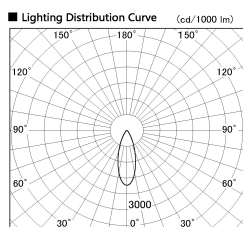

Item no. SD380-2040B9027

Series Name: High power compact tracklight (SD380)

Installation	Track Mount
Type	High power compact tracklight (SD380)
Fixture wattage	20W
Beam angle	35 deg
Color Temp.	2700K
CRI	Ra>90
Luminous	2272 lm
Body	Die-cast aluminum alloy
Body finish	White
Trim finish	White
Reflector finish	N/A
IP Rate	IP20
Light source	COB module
Input Voltage	AC220~240V
Dimming Type	Non-Dimmable
Certificate	CE,CCC
Cut Hole	N/A