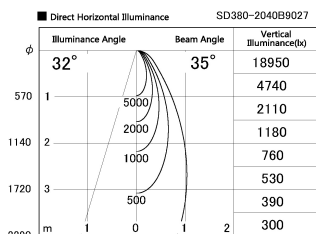

Item no. SD380-2040B9027

Series Name: High power compact tracklight (SD380)

Installation	Track Mount
Type	
Fixture wattage	20W
Beam angle	35 deg
Color Temp.	2700K
CRI	Ra>90
Luminous	2272 lm
Body	Die-castaluminumalloy
Body finish	White
Trim finish	White
Reflector finish	N/A
IP Rate	IP20
Light source	COB module
Input Voltage	AC220~240V
Dimming Type	Non-Dimmable
Certificate	CE,CCC
Cut Hole	N/A