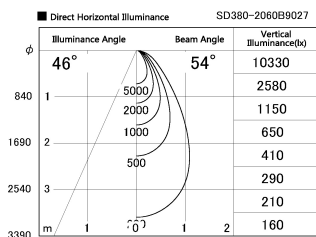

Item no. SD380-2060B9027

Series Name: High power compact tracklight (SD380)

Installation	Track Mount
Type	High power compact tracklight (SD380)
Fixture wattage	20W
Beam angle	54 deg
Color Temp.	2700K
CRI	Ra>90
Luminous	2292 lm
Body	Die-cast aluminum alloy
Body finish	White
Trim finish	White
Reflector finish	N/A
IP Rate	IP20
Light source	COB module
Input Voltage	AC220~240V
Dimming Type	Non-Dimmable
Certificate	CE,CCC
Cut Hole	N/A