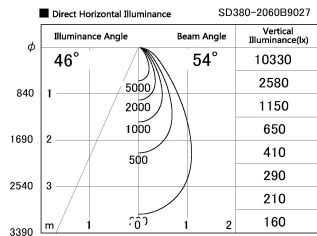

Item no. SD380-2060B9027

Series Name: High power compact tracklight (SD380)

| | |
|------------------|---------------------------------------|
| Installation | Track Mount |
| Type | High power compact tracklight (SD380) |
| Fixture wattage | 20W |
| Beam angle | 54 deg |
| Color Temp. | 2700K |
| CRI | Ra>90 |
| Luminous | 2292 lm |
| Body | Die-cast aluminum alloy |
| Body finish | White |
| Trim finish | White |
| Reflector finish | N/A |
| IP Rate | IP20 |
| Light source | COB module |
| Input Voltage | AC220~240V |
| Dimming Type | Non-Dimmable |
| Certificate | CE,CCC |
| Cut Hole | N/A |