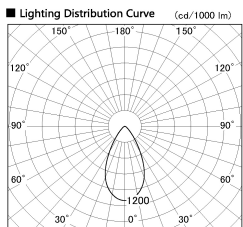

Item no. SD380-2060B9027

Series Name: High power compact tracklight (SD380)

| | |
|------------------|---------------------------------------|
| Installation | Track Mount |
| Type | High power compact tracklight (SD380) |
| Fixture wattage | 20W |
| Beam angle | 54 deg |
| Color Temp. | 2700K |
| CRI | Ra>90 |
| Luminous | 2292 lm |
| Body | Die-cast aluminum alloy |
| Body finish | White |
| Trim finish | White |
| Reflector finish | N/A |
| IP Rate | IP20 |
| Light source | COB module |
| Input Voltage | AC220~240V |
| Dimming Type | Non-Dimmable |
| Certificate | CE,CCC |
| Cut Hole | N/A |