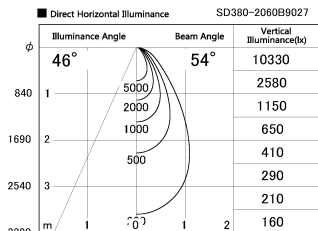

Item no. SD380-2060B9027

Series Name: High power compact tracklight (SD380)

| | |
|------------------|-------------------------|
| Installation | Track Mount |
| Type | |
| Fixture wattage | 20W |
| Beam angle | 54 deg |
| Color Temp. | 2700K |
| CRI | Ra>90 |
| Luminous | 2292 lm |
| Body | Die-cast aluminum alloy |
| Body finish | White |
| Trim finish | White |
| Reflector finish | N/A |
| IP Rate | IP20 |
| Light source | COB module |
| Input Voltage | AC220~240V |
| Dimming Type | Non-Dimmable |
| Certificate | CE,CCC |
| Cut Hole | N/A |