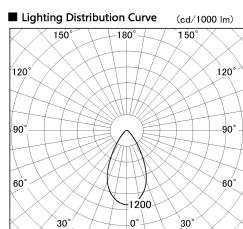

Item no. SD380-2060B9027

Series Name: High power compact tracklight (SD380)

| | |
|------------------|-------------------------|
| Installation | Track Mount |
| Type | |
| Fixture wattage | 20W |
| Beam angle | 54 deg |
| Color Temp. | 2700K |
| CRI | Ra>90 |
| Luminous | 2292 lm |
| Body | Die-cast aluminum alloy |
| Body finish | White |
| Trim finish | White |
| Reflector finish | N/A |
| IP Rate | IP20 |
| Light source | COB module |
| Input Voltage | AC220~240V |
| Dimming Type | Non-Dimmable |
| Certificate | CE,CCC |
| Cut Hole | N/A |