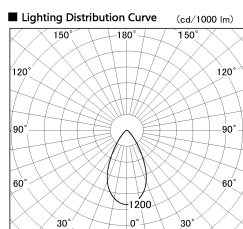

Item no. SD380-2060B9027

Series Name: High power compact tracklight (SD380)

Installation	Track Mount
Type	High power compact tracklight (SD380)
Fixture wattage	20W
Beam angle	54 deg
Color Temp.	2700K
CRI	Ra>90
Luminous	2292 lm
Body	Die-cast aluminum alloy
Body finish	White
Trim finish	White
Reflector finish	N/A
IP Rate	IP20
Light source	COB module
Input Voltage	AC220~240V
Dimming Type	Non-Dimmable
Certificate	CE,CCC
Cut Hole	N/A