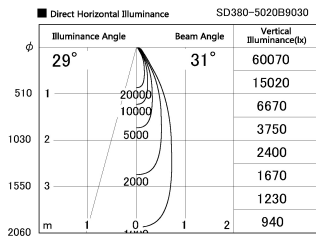

Item no. SD380-5020B9030

Series Name: High power compact tracklight (SD380)

Installation	Track Mount
Type	High power compact tracklight (SD380)
Fixture wattage	46.3W
Beam angle	31 deg
Color Temp.	3000K
CRI	Ra>90
Luminous	5315 lm
Body	Die-castaluminum alloy
Body finish	White
Trim finish	White
Reflector finish	N/A
IP Rate	IP20
Light source	COB module
Input Voltage	AC220~240V
Dimming Type	Non-Dimmable
Certificate	CE,CCC
Cut Hole	N/A