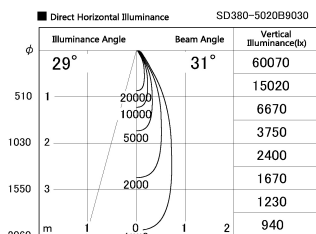

Item no. SD380-5020B9030

Series Name: High power compact tracklight (SD380)

Installation	Track Mount
Type	High power compact tracklight (SD380)
Fixture wattage	46.3W
Beam angle	31 deg
Color Temp.	3000K
CRI	Ra>90
Luminous	5315 lm
Body	Die-castaluminumalloy
Body finish	White
Trim finish	White
Reflector finish	N/A
IP Rate	IP20
Light source	COB module
Input Voltage	AC220~240V
Dimming Type	Non-Dimmable
Certificate	CE,CCC
Cut Hole	N/A