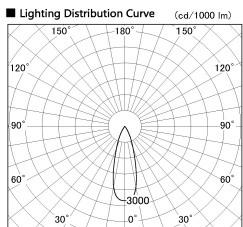

Item no. SD380-5020B9030

Series Name: High power compact tracklight (SD380)

Installation	Track Mount
Type	High power compact tracklight (SD380)
Fixture wattage	46.3W
Beam angle	31 deg
Color Temp.	3000K
CRI	Ra>90
Luminous	5315 lm
Body	Die-castaluminum alloy
Body finish	White
Trim finish	White
Reflector finish	N/A
IP Rate	IP20
Light source	COB module
Input Voltage	AC220~240V
Dimming Type	Non-Dimmable
Certificate	CE,CCC
Cut Hole	N/A