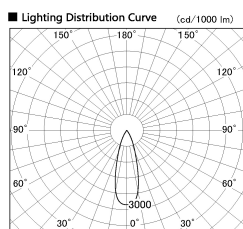

Item no. SD380-5020B9030

Series Name: High power compact tracklight (SD380)

Installation	Track Mount
Type	High power compact tracklight (SD380)
Fixture wattage	46.3W
Beam angle	31 deg
Color Temp.	3000K
CRI	Ra>90
Luminous	5315 lm
Body	Die-castaluminumalloy
Body finish	White
Trim finish	White
Reflector finish	N/A
IP Rate	IP20
Light source	COB module
Input Voltage	AC220~240V
Dimming Type	Non-Dimmable
Certificate	CE,CCC
Cut Hole	N/A