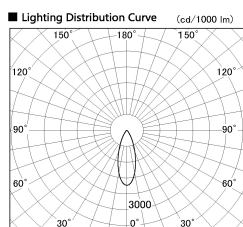

Item no. SD380-5030B9030

Series Name: High power compact tracklight (SD380)

Installation	Track Mount
Type	
Fixture wattage	46.3W
Beam angle	35 deg
Color Temp.	3000K
CRI	Ra>90
Luminous	5272 lm
Body	Die-castaluminumalloy
Body finish	White
Trim finish	White
Reflector finish	N/A
IP Rate	IP20
Light source	COB module
Input Voltage	AC220~240V
Dimming Type	Non-Dimmable
Certificate	CE,CCC
Cut Hole	N/A