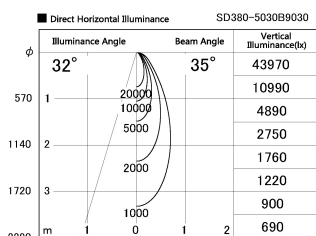

Item no. SD380-5030B9030

Series Name: High power compact tracklight (SD380)

Installation	Track Mount
Type	High power compact tracklight (SD380)
Fixture wattage	46.3W
Beam angle	35 deg
Color Temp.	3000K
CRI	Ra>90
Luminous	5272 lm
Body	Die-castaluminumalloy
Body finish	White
Trim finish	White
Reflector finish	N/A
IP Rate	IP20
Light source	COB module
Input Voltage	AC220~240V
Dimming Type	Non-Dimmable
Certificate	CE,CCC
Cut Hole	N/A