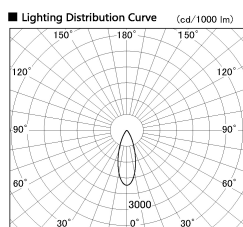

Item no. SD380-5030B9030

Series Name: High power compact tracklight (SD380)

Installation	Track Mount
Type	High power compact tracklight (SD380)
Fixture wattage	46.3W
Beam angle	35 deg
Color Temp.	3000K
CRI	Ra>90
Luminous	5272 lm
Body	Die-castaluminumalloy
Body finish	White
Trim finish	White
Reflector finish	N/A
IP Rate	IP20
Light source	COB module
Input Voltage	AC220~240V
Dimming Type	Non-Dimmable
Certificate	CE,CCC
Cut Hole	N/A