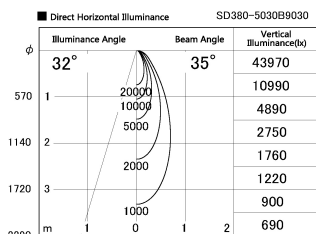

Item no. SD380-5030B9030

Series Name: High power compact tracklight (SD380)

Installation	Track Mount
Type	High power compact tracklight (SD380)
Fixture wattage	46.3W
Beam angle	35 deg
Color Temp.	3000K
CRI	Ra>90
Luminous	5272 lm
Body	Die-castaluminumalloy
Body finish	White
Trim finish	White
Reflector finish	N/A
IP Rate	IP20
Light source	COB module
Input Voltage	AC220~240V
Dimming Type	Non-Dimmable
Certificate	CE,CCC
Cut Hole	N/A