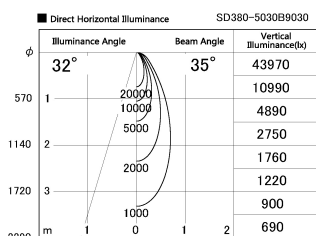

Item no. SD380-5030B9030

Series Name: High power compact tracklight (SD380)

Installation	Track Mount
Type	
Fixture wattage	46.3W
Beam angle	35 deg
Color Temp.	3000K
CRI	Ra>90
Luminous	5272 lm
Body	Die-castaluminumalloy
Body finish	White
Trim finish	White
Reflector finish	N/A
IP Rate	IP20
Light source	COB module
Input Voltage	AC220~240V
Dimming Type	Non-Dimmable
Certificate	CE,CCC
Cut Hole	N/A