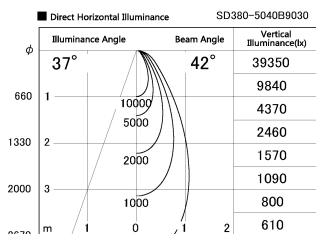

Item no. SD380-5040B9030

Series Name: High power compact tracklight (SD380)

Installation	Track Mount
Type	High power compact tracklight (SD380)
Fixture wattage	46.3W
Beam angle	42 deg
Color Temp.	3000K
CRI	Ra>90
Luminous	5934 lm
Body	Die-castaluminumalloy
Body finish	White
Trim finish	White
Reflector finish	N/A
IP Rate	IP20
Light source	COB module
Input Voltage	AC220~240V
Dimming Type	Non-Dimmable
Certificate	CE,CCC
Cut Hole	N/A