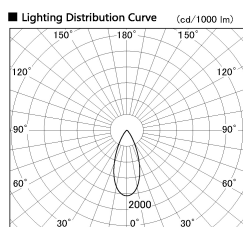

Item no. SD380-5040B9030

Series Name: High power compact tracklight (SD380)

Installation	Track Mount
Type	High power compact tracklight (SD380)
Fixture wattage	46.3W
Beam angle	42 deg
Color Temp.	3000K
CRI	Ra>90
Luminous	5934 lm
Body	Die-castaluminumalloy
Body finish	White
Trim finish	White
Reflector finish	N/A
IP Rate	IP20
Light source	COB module
Input Voltage	AC220~240V
Dimming Type	Non-Dimmable
Certificate	CE,CCC
Cut Hole	N/A