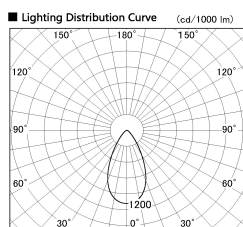

Item no. SD380-5060B9030

Series Name: High power compact tracklight (SD380)

Installation	Track Mount
Type	High power compact tracklight (SD380)
Fixture wattage	46.3W
Beam angle	53 deg
Color Temp.	3000K
CRI	Ra>90
Luminous	6105 lm
Body	Die-castaluminumalloy
Body finish	White
Trim finish	White
Reflector finish	N/A
IP Rate	IP20
Light source	COB module
Input Voltage	AC220~240V
Dimming Type	Non-Dimmable
Certificate	CE,CCC
Cut Hole	N/A