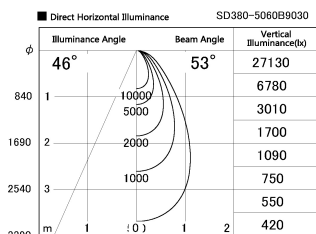

Item no. SD380-5060B9030

Series Name: High power compact tracklight (SD380)

Installation	Track Mount
Type	High power compact tracklight (SD380)
Fixture wattage	46.3W
Beam angle	53 deg
Color Temp.	3000K
CRI	Ra>90
Luminous	6105 lm
Body	Die-castaluminumalloy
Body finish	White
Trim finish	White
Reflector finish	N/A
IP Rate	IP20
Light source	COB module
Input Voltage	AC220~240V
Dimming Type	Non-Dimmable
Certificate	CE,CCC
Cut Hole	N/A