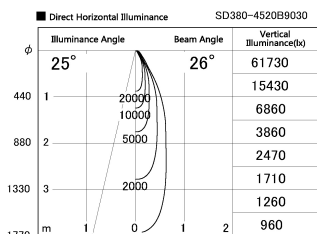

Item no. SD380-4520B9030

Series Name: High power compact tracklight (SD380)

Installation	Track Mount
Type	High power compact tracklight (SD380)
Fixture wattage	41W
Beam angle	26 deg
Color Temp.	3000K
CRI	Ra>90
Luminous	4353 lm
Body	Die-castaluminumalloy
Body finish	White
Trim finish	White
Reflector finish	N/A
IP Rate	IP20
Light source	COB module
Input Voltage	AC220~240V
Dimming Type	Non-Dimmable
Certificate	CE,CCC
Cut Hole	N/A