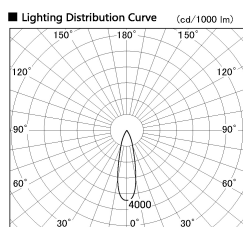

Item no. SD380-4520B9030

Series Name: High power compact tracklight (SD380)

Installation	Track Mount
Type	High power compact tracklight (SD380)
Fixture wattage	41W
Beam angle	26 deg
Color Temp.	3000K
CRI	Ra>90
Luminous	4353 lm
Body	Die-castaluminumalloy
Body finish	White
Trim finish	White
Reflector finish	N/A
IP Rate	IP20
Light source	COB module
Input Voltage	AC220~240V
Dimming Type	Non-Dimmable
Certificate	CE,CCC
Cut Hole	N/A