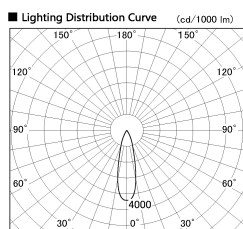

Item no. SD380-4520B9030

Series Name: High power compact tracklight (SD380)

Installation	Track Mount
Type	High power compact tracklight (SD380)
Fixture wattage	41W
Beam angle	26 deg
Color Temp.	3000K
CRI	Ra>90
Luminous	4353 lm
Body	Die-castaluminumalloy
Body finish	White
Trim finish	White
Reflector finish	N/A
IP Rate	IP20
Light source	COB module
Input Voltage	AC220~240V
Dimming Type	Non-Dimmable
Certificate	CE,CCC
Cut Hole	N/A