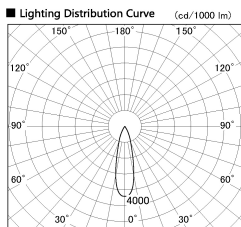

Item no. SD380-4520B9030

Series Name: High power compact tracklight (SD380)

Direct Horizontal Illuminance SD380-4520B9030

Illuminance Angle	Beam Angle	Vertical Illuminance (lx)
25°	1	61730
	2	15430
	3	6860
	4	3860
	5	2470
26°	1	1710
	2	1260
	3	960

Installation	Track Mount
Type	
Fixture wattage	41W
Beam angle	26 deg
Color Temp.	3000K
CRI	Ra>90
Luminous	4353 lm
Body	Die-castaluminumalloy
Body finish	White
Trim finish	White
Reflector finish	N/A
IP Rate	IP20
Light source	COB module
Input Voltage	AC220~240V
Dimming Type	Non-Dimmable
Certificate	CE,CCC
Cut Hole	N/A