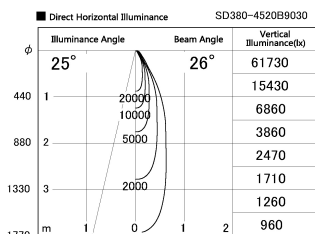

Item no. SD380-4520B9030

Series Name: High power compact tracklight (SD380)

Installation	Track Mount
Type	High power compact tracklight (SD380)
Fixture wattage	41W
Beam angle	26 deg
Color Temp.	3000K
CRI	Ra>90
Luminous	4353 lm
Body	Die-castaluminumalloy
Body finish	White
Trim finish	White
Reflector finish	N/A
IP Rate	IP20
Light source	COB module
Input Voltage	AC220~240V
Dimming Type	Non-Dimmable
Certificate	CE,CCC
Cut Hole	N/A