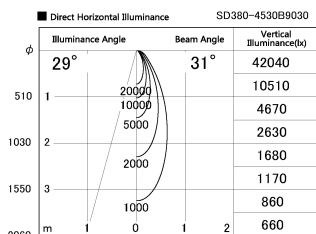

Item no. SD380-4530B9030

Series Name: High power compact tracklight (SD380)

Installation	Track Mount
Type	
Fixture wattage	41W
Beam angle	31 deg
Color Temp.	3000K
CRI	Ra>90
Luminous	4334 lm
Body	Die-castaluminumalloy
Body finish	White
Trim finish	White
Reflector finish	N/A
IP Rate	IP20
Light source	COB module
Input Voltage	AC220~240V
Dimming Type	Non-Dimmable
Certificate	CE,CCC
Cut Hole	N/A