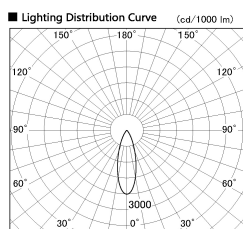

Item no. SD380-4530B9030

Series Name: High power compact tracklight (SD380)

Installation	Track Mount
Type	
Fixture wattage	41W
Beam angle	31 deg
Color Temp.	3000K
CRI	Ra>90
Luminous	4334 lm
Body	Die-castaluminumalloy
Body finish	White
Trim finish	White
Reflector finish	N/A
IP Rate	IP20
Light source	COB module
Input Voltage	AC220~240V
Dimming Type	Non-Dimmable
Certificate	CE,CCC
Cut Hole	N/A