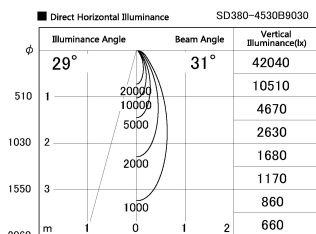

Item no. SD380-4530B9030

Series Name: High power compact tracklight (SD380)

Installation	Track Mount
Type	High power compact tracklight (SD380)
Fixture wattage	41W
Beam angle	31 deg
Color Temp.	3000K
CRI	Ra>90
Luminous	4334 lm
Body	Die-castaluminumalloy
Body finish	White
Trim finish	White
Reflector finish	N/A
IP Rate	IP20
Light source	COB module
Input Voltage	AC220~240V
Dimming Type	Non-Dimmable
Certificate	CE,CCC
Cut Hole	N/A