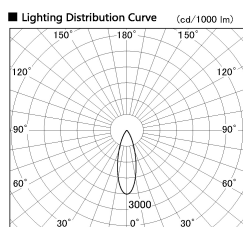

Item no. SD380-4530B9030

Series Name: High power compact tracklight (SD380)

Installation	Track Mount
Type	High power compact tracklight (SD380)
Fixture wattage	41W
Beam angle	31 deg
Color Temp.	3000K
CRI	Ra>90
Luminous	4334 lm
Body	Die-castaluminumalloy
Body finish	White
Trim finish	White
Reflector finish	N/A
IP Rate	IP20
Light source	COB module
Input Voltage	AC220~240V
Dimming Type	Non-Dimmable
Certificate	CE,CCC
Cut Hole	N/A