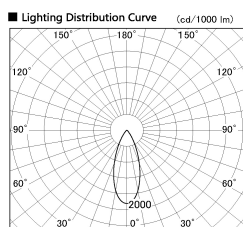

Item no. SD380-4540B9030

Series Name: High power compact tracklight (SD380)

Installation	Track Mount
Type	High power compact tracklight (SD380)
Fixture wattage	41W
Beam angle	39 deg
Color Temp.	3000K
CRI	Ra>90
Luminous	4326 lm
Body	Die-castaluminumalloy
Body finish	White
Trim finish	White
Reflector finish	N/A
IP Rate	IP20
Light source	COB module
Input Voltage	AC220~240V
Dimming Type	Non-Dimmable
Certificate	CE,CCC
Cut Hole	N/A