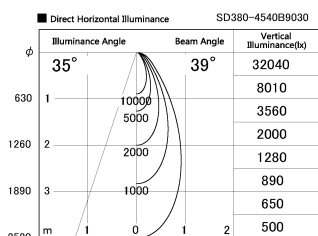

Item no. SD380-4540B9030

Series Name: High power compact tracklight (SD380)

Installation	Track Mount
Type	High power compact tracklight (SD380)
Fixture wattage	41W
Beam angle	39 deg
Color Temp.	3000K
CRI	Ra>90
Luminous	4326 lm
Body	Die-castaluminumalloy
Body finish	White
Trim finish	White
Reflector finish	N/A
IP Rate	IP20
Light source	COB module
Input Voltage	AC220~240V
Dimming Type	Non-Dimmable
Certificate	CE,CCC
Cut Hole	N/A