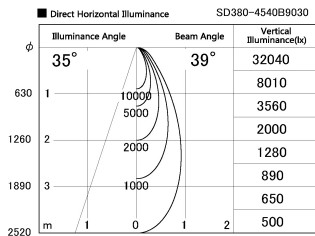

Item no. SD380-4540B9030

Series Name: High power compact tracklight (SD380)

Installation	Track Mount
Type	High power compact tracklight (SD380)
Fixture wattage	41W
Beam angle	39 deg
Color Temp.	3000K
CRI	Ra>90
Luminous	4326 lm
Body	Die-castaluminumalloy
Body finish	White
Trim finish	White
Reflector finish	N/A
IP Rate	IP20
Light source	COB module
Input Voltage	AC220~240V
Dimming Type	Non-Dimmable
Certificate	CE,CCC
Cut Hole	N/A