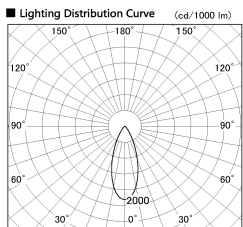

Item no. SD380-4540B9030

Series Name: High power compact tracklight (SD380)

Installation	Track Mount
Type	High power compact tracklight (SD380)
Fixture wattage	41W
Beam angle	39 deg
Color Temp.	3000K
CRI	Ra>90
Luminous	4326 lm
Body	Die-castaluminumalloy
Body finish	White
Trim finish	White
Reflector finish	N/A
IP Rate	IP20
Light source	COB module
Input Voltage	AC220~240V
Dimming Type	Non-Dimmable
Certificate	CE,CCC
Cut Hole	N/A