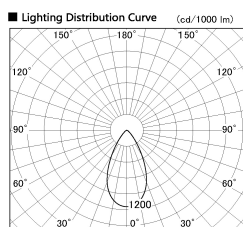

Item no. SD380-4560B9030

Series Name: High power compact tracklight (SD380)

Installation	Track Mount
Type	High power compact tracklight (SD380)
Fixture wattage	41W
Beam angle	53 deg
Color Temp.	3000K
CRI	Ra>90
Luminous	4779 lm
Body	Die-castaluminumalloy
Body finish	White
Trim finish	White
Reflector finish	N/A
IP Rate	IP20
Light source	COB module
Input Voltage	AC220~240V
Dimming Type	Non-Dimmable
Certificate	CE,CCC
Cut Hole	N/A