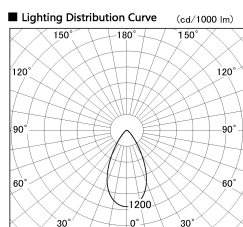

Item no. SD380-4560B9030

Series Name: High power compact tracklight (SD380)

Installation	Track Mount
Type	
Fixture wattage	41W
Beam angle	53 deg
Color Temp.	3000K
CRI	Ra>90
Luminous	4779 lm
Body	Die-castaluminumalloy
Body finish	White
Trim finish	White
Reflector finish	N/A
IP Rate	IP20
Light source	COB module
Input Voltage	AC220~240V
Dimming Type	Non-Dimmable
Certificate	CE,CCC
Cut Hole	N/A