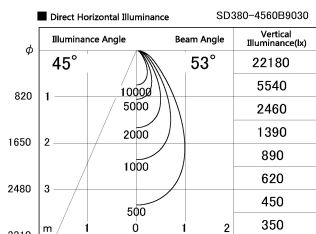

Item no. SD380-4560B9030

Series Name: High power compact tracklight (SD380)

Installation	Track Mount
Type	
Fixture wattage	41W
Beam angle	53 deg
Color Temp.	3000K
CRI	Ra>90
Luminous	4779 lm
Body	Die-castaluminumalloy
Body finish	White
Trim finish	White
Reflector finish	N/A
IP Rate	IP20
Light source	COB module
Input Voltage	AC220~240V
Dimming Type	Non-Dimmable
Certificate	CE,CCC
Cut Hole	N/A