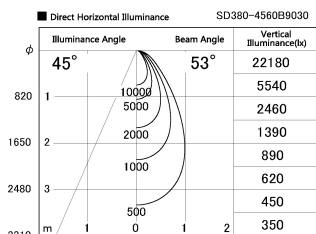

Item no. SD380-4560B9030

Series Name: High power compact tracklight (SD380)

Installation	Track Mount
Type	High power compact tracklight (SD380)
Fixture wattage	41W
Beam angle	53 deg
Color Temp.	3000K
CRI	Ra>90
Luminous	4779 lm
Body	Die-castaluminumalloy
Body finish	White
Trim finish	White
Reflector finish	N/A
IP Rate	IP20
Light source	COB module
Input Voltage	AC220~240V
Dimming Type	Non-Dimmable
Certificate	CE,CCC
Cut Hole	N/A