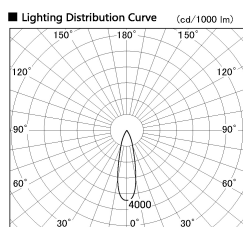

Item no. SD380-3520B9030

Series Name: High power compact tracklight (SD380)

Installation	Track Mount
Type	High power compact tracklight (SD380)
Fixture wattage	36W
Beam angle	26 deg
Color Temp.	3000K
CRI	Ra>90
Luminous	3999 lm
Body	Die-castaluminumalloy
Body finish	White
Trim finish	White
Reflector finish	N/A
IP Rate	IP20
Light source	COB module
Input Voltage	AC220~240V
Dimming Type	Non-Dimmable
Certificate	CE,CCC
Cut Hole	N/A