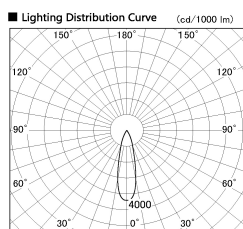

Item no. SD380-3520B9030

Series Name: High power compact tracklight (SD380)

Installation	Track Mount
Type	High power compact tracklight (SD380)
Fixture wattage	36W
Beam angle	26 deg
Color Temp.	3000K
CRI	Ra>90
Luminous	3999 lm
Body	Die-cast aluminum alloy
Body finish	White
Trim finish	White
Reflector finish	N/A
IP Rate	IP20
Light source	COB module
Input Voltage	AC220~240V
Dimming Type	Non-Dimmable
Certificate	CE,CCC
Cut Hole	N/A