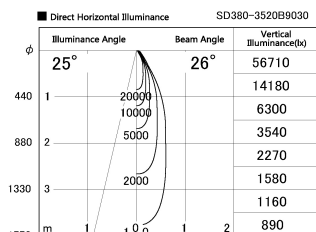

Item no. SD380-3520B9030

Series Name: High power compact tracklight (SD380)

Installation	Track Mount
Type	High power compact tracklight (SD380)
Fixture wattage	36W
Beam angle	26 deg
Color Temp.	3000K
CRI	Ra>90
Luminous	3999 lm
Body	Die-cast aluminum alloy
Body finish	White
Trim finish	White
Reflector finish	N/A
IP Rate	IP20
Light source	COB module
Input Voltage	AC220~240V
Dimming Type	Non-Dimmable
Certificate	CE,CCC
Cut Hole	N/A