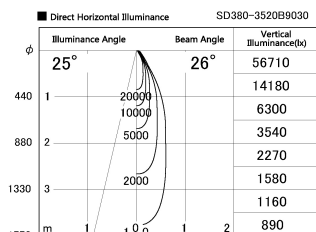

Item no. SD380-3520B9030

Series Name: High power compact tracklight (SD380)

Installation	Track Mount
Type	High power compact tracklight (SD380)
Fixture wattage	36W
Beam angle	26 deg
Color Temp.	3000K
CRI	Ra>90
Luminous	3999 lm
Body	Die-castaluminumalloy
Body finish	White
Trim finish	White
Reflector finish	N/A
IP Rate	IP20
Light source	COB module
Input Voltage	AC220~240V
Dimming Type	Non-Dimmable
Certificate	CE,CCC
Cut Hole	N/A