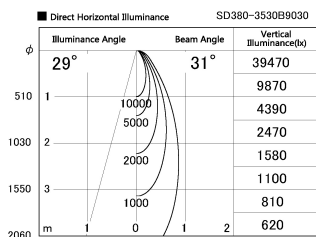

Item no. SD380-3530B9030

Series Name: High power compact tracklight (SD380)

Installation	Track Mount
Type	High power compact tracklight (SD380)
Fixture wattage	36W
Beam angle	31 deg
Color Temp.	3000K
CRI	Ra>90
Luminous	4069 lm
Body	Die-cast aluminum alloy
Body finish	White
Trim finish	White
Reflector finish	N/A
IP Rate	IP20
Light source	COB module
Input Voltage	AC220~240V
Dimming Type	Non-Dimmable
Certificate	CE,CCC
Cut Hole	N/A