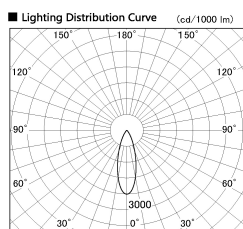

Item no. SD380-3530B9030

Series Name: High power compact tracklight (SD380)

Installation	Track Mount
Type	High power compact tracklight (SD380)
Fixture wattage	36W
Beam angle	31 deg
Color Temp.	3000K
CRI	Ra>90
Luminous	4069 lm
Body	Die-cast aluminum alloy
Body finish	White
Trim finish	White
Reflector finish	N/A
IP Rate	IP20
Light source	COB module
Input Voltage	AC220~240V
Dimming Type	Non-Dimmable
Certificate	CE,CCC
Cut Hole	N/A