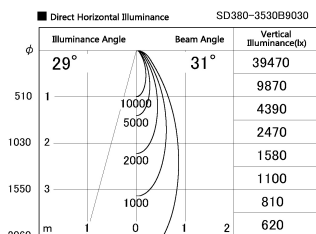

Item no. SD380-3530B9030

Series Name: High power compact tracklight (SD380)

Installation	Track Mount
Type	High power compact tracklight (SD380)
Fixture wattage	36W
Beam angle	31 deg
Color Temp.	3000K
CRI	Ra>90
Luminous	4069 lm
Body	Die-castaluminumalloy
Body finish	White
Trim finish	White
Reflector finish	N/A
IP Rate	IP20
Light source	COB module
Input Voltage	AC220~240V
Dimming Type	Non-Dimmable
Certificate	CE,CCC
Cut Hole	N/A