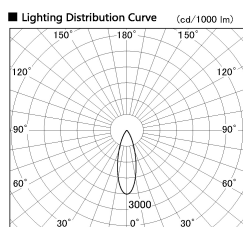

Item no. SD380-3530B9030

Series Name: High power compact tracklight (SD380)

Installation	Track Mount
Type	High power compact tracklight (SD380)
Fixture wattage	36W
Beam angle	31 deg
Color Temp.	3000K
CRI	Ra>90
Luminous	4069 lm
Body	Die-castaluminumalloy
Body finish	White
Trim finish	White
Reflector finish	N/A
IP Rate	IP20
Light source	COB module
Input Voltage	AC220~240V
Dimming Type	Non-Dimmable
Certificate	CE,CCC
Cut Hole	N/A