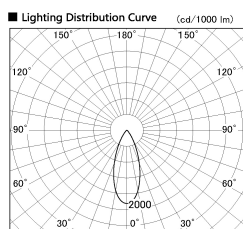

Item no. SD380-3540B9030

Series Name: High power compact tracklight (SD380)

Installation	Track Mount
Type	
Fixture wattage	36W
Beam angle	39 deg
Color Temp.	3000K
CRI	Ra>90
Luminous	4056 lm
Body	Die-cast aluminum alloy
Body finish	White
Trim finish	White
Reflector finish	N/A
IP Rate	IP20
Light source	COB module
Input Voltage	AC220~240V
Dimming Type	Non-Dimmable
Certificate	CE,CCC
Cut Hole	N/A