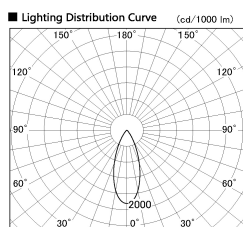

Item no. SD380-3540B9030

Series Name: High power compact tracklight (SD380)

Installation	Track Mount
Type	High power compact tracklight (SD380)
Fixture wattage	36W
Beam angle	39 deg
Color Temp.	3000K
CRI	Ra>90
Luminous	4056 lm
Body	Die-cast aluminum alloy
Body finish	White
Trim finish	White
Reflector finish	N/A
IP Rate	IP20
Light source	COB module
Input Voltage	AC220~240V
Dimming Type	Non-Dimmable
Certificate	CE,CCC
Cut Hole	N/A