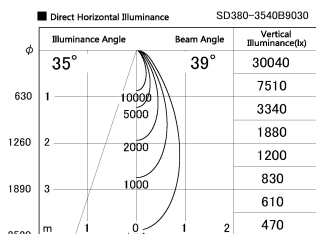

Item no. SD380-3540B9030

Series Name: High power compact tracklight (SD380)

Installation	Track Mount
Type	
Fixture wattage	36W
Beam angle	39 deg
Color Temp.	3000K
CRI	Ra>90
Luminous	4056 lm
Body	Die-cast aluminum alloy
Body finish	White
Trim finish	White
Reflector finish	N/A
IP Rate	IP20
Light source	COB module
Input Voltage	AC220~240V
Dimming Type	Non-Dimmable
Certificate	CE,CCC
Cut Hole	N/A