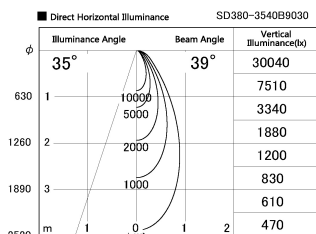

Item no. SD380-3540B9030

Series Name: High power compact tracklight (SD380)

Installation	Track Mount
Type	High power compact tracklight (SD380)
Fixture wattage	36W
Beam angle	39 deg
Color Temp.	3000K
CRI	Ra>90
Luminous	4056 lm
Body	Die-cast aluminum alloy
Body finish	White
Trim finish	White
Reflector finish	N/A
IP Rate	IP20
Light source	COB module
Input Voltage	AC220~240V
Dimming Type	Non-Dimmable
Certificate	CE,CCC
Cut Hole	N/A