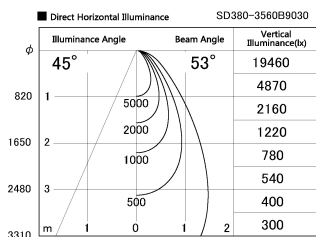

Item no. SD380-3560B9030

Series Name: High power compact tracklight (SD380)

Installation	Track Mount
Type	High power compact tracklight (SD380)
Fixture wattage	36W
Beam angle	53 deg
Color Temp.	3000K
CRI	Ra>90
Luminous	4194 lm
Body	Die-castaluminumalloy
Body finish	White
Trim finish	White
Reflector finish	N/A
IP Rate	IP20
Light source	COB module
Input Voltage	AC220~240V
Dimming Type	Non-Dimmable
Certificate	CE,CCC
Cut Hole	N/A