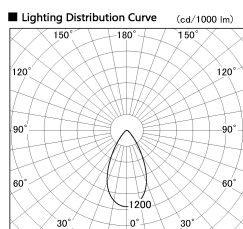

Item no. SD380-3560B9030

Series Name: High power compact tracklight (SD380)

Installation	Track Mount
Type	High power compact tracklight (SD380)
Fixture wattage	36W
Beam angle	53 deg
Color Temp.	3000K
CRI	Ra>90
Luminous	4194 lm
Body	Die-castaluminumalloy
Body finish	White
Trim finish	White
Reflector finish	N/A
IP Rate	IP20
Light source	COB module
Input Voltage	AC220~240V
Dimming Type	Non-Dimmable
Certificate	CE,CCC
Cut Hole	N/A