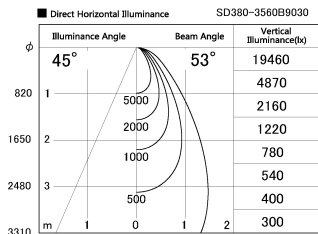

Item no. SD380-3560B9030

Series Name: High power compact tracklight (SD380)

Installation	Track Mount
Type	High power compact tracklight (SD380)
Fixture wattage	36W
Beam angle	53 deg
Color Temp.	3000K
CRI	Ra>90
Luminous	4194 lm
Body	Die-castaluminumalloy
Body finish	White
Trim finish	White
Reflector finish	N/A
IP Rate	IP20
Light source	COB module
Input Voltage	AC220~240V
Dimming Type	Non-Dimmable
Certificate	CE,CCC
Cut Hole	N/A