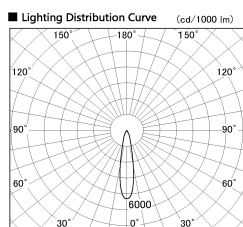

Item no. SD380-2820B9030

Series Name: High power compact tracklight (SD380)

Installation	Track Mount
Type	High power compact tracklight (SD380)
Fixture wattage	28W
Beam angle	21 deg
Color Temp.	3000K
CRI	Ra>90
Luminous	3278 lm
Body	Die-cast aluminum alloy
Body finish	White
Trim finish	White
Reflector finish	N/A
IP Rate	IP20
Light source	COB module
Input Voltage	AC220~240V
Dimming Type	Non-Dimmable
Certificate	CE,CCC
Cut Hole	N/A