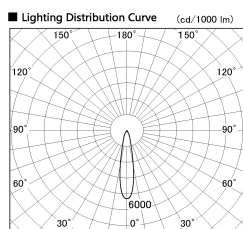

Item no. SD380-2820B9030

Series Name: High power compact tracklight (SD380)

Installation	Track Mount
Type	
Fixture wattage	28W
Beam angle	21 deg
Color Temp.	3000K
CRI	Ra>90
Luminous	3278 lm
Body	Die-cast aluminum alloy
Body finish	White
Trim finish	White
Reflector finish	N/A
IP Rate	IP20
Light source	COB module
Input Voltage	AC220~240V
Dimming Type	Non-Dimmable
Certificate	CE,CCC
Cut Hole	N/A