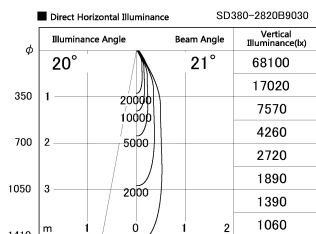

Item no. SD380-2820B9030

Series Name: High power compact tracklight (SD380)

Installation	Track Mount
Type	High power compact tracklight (SD380)
Fixture wattage	28W
Beam angle	21 deg
Color Temp.	3000K
CRI	Ra>90
Luminous	3278 lm
Body	Die-cast aluminum alloy
Body finish	White
Trim finish	White
Reflector finish	N/A
IP Rate	IP20
Light source	COB module
Input Voltage	AC220~240V
Dimming Type	Non-Dimmable
Certificate	CE,CCC
Cut Hole	N/A