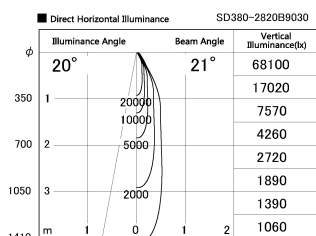

Item no. SD380-2820B9030

Series Name: High power compact tracklight (SD380)

Installation	Track Mount
Type	High power compact tracklight (SD380)
Fixture wattage	28W
Beam angle	21 deg
Color Temp.	3000K
CRI	Ra>90
Luminous	3278 lm
Body	Die-cast aluminum alloy
Body finish	White
Trim finish	White
Reflector finish	N/A
IP Rate	IP20
Light source	COB module
Input Voltage	AC220~240V
Dimming Type	Non-Dimmable
Certificate	CE,CCC
Cut Hole	N/A