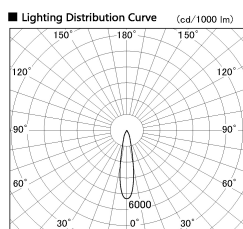

Item no. SD380-2820B9030

Series Name: High power compact tracklight (SD380)

Installation	Track Mount
Type	High power compact tracklight (SD380)
Fixture wattage	28W
Beam angle	21 deg
Color Temp.	3000K
CRI	Ra>90
Luminous	3278 lm
Body	Die-cast aluminum alloy
Body finish	White
Trim finish	White
Reflector finish	N/A
IP Rate	IP20
Light source	COB module
Input Voltage	AC220~240V
Dimming Type	Non-Dimmable
Certificate	CE,CCC
Cut Hole	N/A