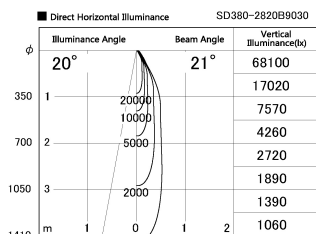

Item no. SD380-2820B9030

Series Name: High power compact tracklight (SD380)

Installation	Track Mount
Type	
Fixture wattage	28W
Beam angle	21 deg
Color Temp.	3000K
CRI	Ra>90
Luminous	3278 lm
Body	Die-cast aluminum alloy
Body finish	White
Trim finish	White
Reflector finish	N/A
IP Rate	IP20
Light source	COB module
Input Voltage	AC220~240V
Dimming Type	Non-Dimmable
Certificate	CE,CCC
Cut Hole	N/A