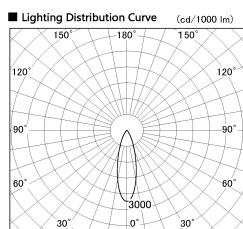

Item no. SD380-2830B9030

Series Name: High power compact tracklight (SD380)

Installation	Track Mount
Type	
Fixture wattage	28W
Beam angle	29 deg
Color Temp.	3000K
CRI	Ra>90
Luminous	3334 lm
Body	Die-castaluminumalloy
Body finish	White
Trim finish	White
Reflector finish	N/A
IP Rate	IP20
Light source	COB module
Input Voltage	AC220~240V
Dimming Type	Non-Dimmable
Certificate	CE,CCC
Cut Hole	N/A