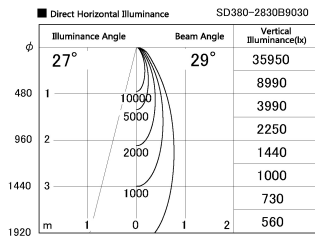

Item no. SD380-2830B9030

Series Name: High power compact tracklight (SD380)

Installation	Track Mount
Type	High power compact tracklight (SD380)
Fixture wattage	28W
Beam angle	29 deg
Color Temp.	3000K
CRI	Ra>90
Luminous	3334 lm
Body	Die-castaluminumalloy
Body finish	White
Trim finish	White
Reflector finish	N/A
IP Rate	IP20
Light source	COB module
Input Voltage	AC220~240V
Dimming Type	Non-Dimmable
Certificate	CE,CCC
Cut Hole	N/A