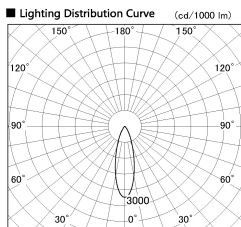

Item no. SD380-2830B9030

Series Name: High power compact tracklight (SD380)

Installation	Track Mount
Type	High power compact tracklight (SD380)
Fixture wattage	28W
Beam angle	29 deg
Color Temp.	3000K
CRI	Ra>90
Luminous	3334 lm
Body	Die-castaluminumalloy
Body finish	White
Trim finish	White
Reflector finish	N/A
IP Rate	IP20
Light source	COB module
Input Voltage	AC220~240V
Dimming Type	Non-Dimmable
Certificate	CE,CCC
Cut Hole	N/A