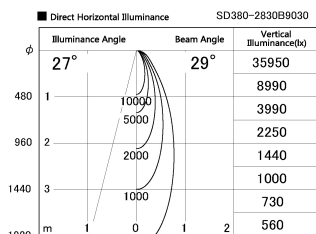

Item no. SD380-2830B9030

Series Name: High power compact tracklight (SD380)

Installation	Track Mount
Type	
Fixture wattage	28W
Beam angle	29 deg
Color Temp.	3000K
CRI	Ra>90
Luminous	3334 lm
Body	Die-castaluminumalloy
Body finish	White
Trim finish	White
Reflector finish	N/A
IP Rate	IP20
Light source	COB module
Input Voltage	AC220~240V
Dimming Type	Non-Dimmable
Certificate	CE,CCC
Cut Hole	N/A