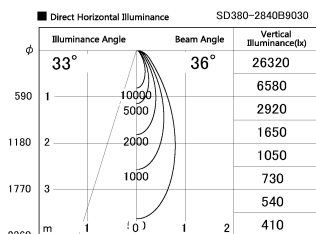

Item no. SD380-2840B9030

Series Name: High power compact tracklight (SD380)

Installation	Track Mount
Type	
Fixture wattage	28W
Beam angle	36 deg
Color Temp.	3000K
CRI	Ra>90
Luminous	3324 lm
Body	Die-cast aluminum alloy
Body finish	White
Trim finish	White
Reflector finish	N/A
IP Rate	IP20
Light source	COB module
Input Voltage	AC220~240V
Dimming Type	Non-Dimmable
Certificate	CE,CCC
Cut Hole	N/A