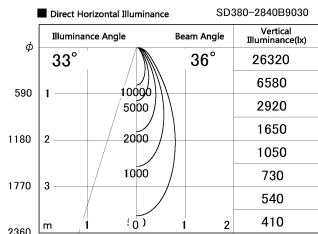

Item no. SD380-2840B9030

Series Name: High power compact tracklight (SD380)

Installation	Track Mount
Type	High power compact tracklight (SD380)
Fixture wattage	28W
Beam angle	36 deg
Color Temp.	3000K
CRI	Ra>90
Luminous	3324 lm
Body	Die-cast aluminum alloy
Body finish	White
Trim finish	White
Reflector finish	N/A
IP Rate	IP20
Light source	COB module
Input Voltage	AC220~240V
Dimming Type	Non-Dimmable
Certificate	CE,CCC
Cut Hole	N/A