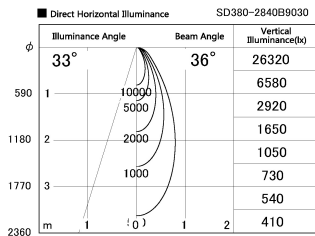

Item no. SD380-2840B9030

Series Name: High power compact tracklight (SD380)

Installation	Track Mount
Type	High power compact tracklight (SD380)
Fixture wattage	28W
Beam angle	36 deg
Color Temp.	3000K
CRI	Ra>90
Luminous	3324 lm
Body	Die-cast aluminum alloy
Body finish	White
Trim finish	White
Reflector finish	N/A
IP Rate	IP20
Light source	COB module
Input Voltage	AC220~240V
Dimming Type	Non-Dimmable
Certificate	CE,CCC
Cut Hole	N/A