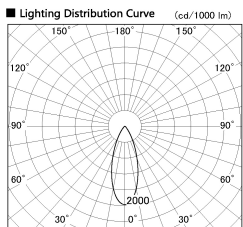

Item no. SD380-2840B9030

Series Name: High power compact tracklight (SD380)

Installation	Track Mount
Type	High power compact tracklight (SD380)
Fixture wattage	28W
Beam angle	36 deg
Color Temp.	3000K
CRI	Ra>90
Luminous	3324 lm
Body	Die-cast aluminum alloy
Body finish	White
Trim finish	White
Reflector finish	N/A
IP Rate	IP20
Light source	COB module
Input Voltage	AC220~240V
Dimming Type	Non-Dimmable
Certificate	CE,CCC
Cut Hole	N/A