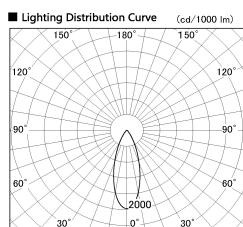

Item no. SD380-2840B9030

Series Name: High power compact tracklight (SD380)

Installation	Track Mount
Type	
Fixture wattage	28W
Beam angle	36 deg
Color Temp.	3000K
CRI	Ra>90
Luminous	3324 lm
Body	Die-cast aluminum alloy
Body finish	White
Trim finish	White
Reflector finish	N/A
IP Rate	IP20
Light source	COB module
Input Voltage	AC220~240V
Dimming Type	Non-Dimmable
Certificate	CE,CCC
Cut Hole	N/A