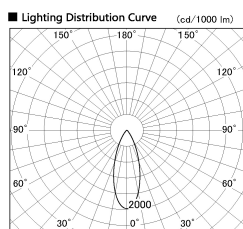

Item no. SD380-2840B9030

Series Name: High power compact tracklight (SD380)

Installation	Track Mount
Type	High power compact tracklight (SD380)
Fixture wattage	28W
Beam angle	36 deg
Color Temp.	3000K
CRI	Ra>90
Luminous	3324 lm
Body	Die-cast aluminum alloy
Body finish	White
Trim finish	White
Reflector finish	N/A
IP Rate	IP20
Light source	COB module
Input Voltage	AC220~240V
Dimming Type	Non-Dimmable
Certificate	CE,CCC
Cut Hole	N/A