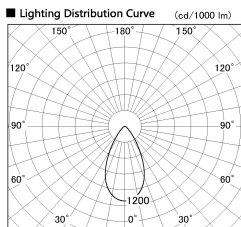

Item no. SD380-2860B9030

Series Name: High power compact tracklight (SD380)

Installation	Track Mount
Type	High power compact tracklight (SD380)
Fixture wattage	28W
Beam angle	54 deg
Color Temp.	3000K
CRI	Ra>90
Luminous	3437 lm
Body	Die-castaluminumalloy
Body finish	White
Trim finish	White
Reflector finish	N/A
IP Rate	IP20
Light source	COB module
Input Voltage	AC220~240V
Dimming Type	Non-Dimmable
Certificate	CE,CCC
Cut Hole	N/A