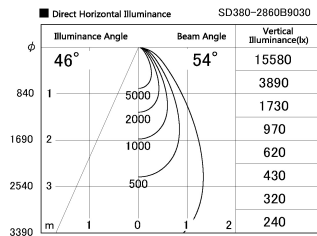

Item no. SD380-2860B9030

Series Name: High power compact tracklight (SD380)

Installation	Track Mount
Type	High power compact tracklight (SD380)
Fixture wattage	28W
Beam angle	54 deg
Color Temp.	3000K
CRI	Ra>90
Luminous	3437 lm
Body	Die-castaluminumalloy
Body finish	White
Trim finish	White
Reflector finish	N/A
IP Rate	IP20
Light source	COB module
Input Voltage	AC220~240V
Dimming Type	Non-Dimmable
Certificate	CE,CCC
Cut Hole	N/A