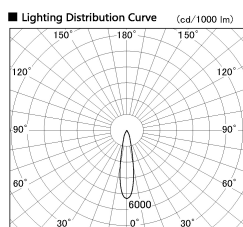

Item no. SD380-2520B9030

Series Name: High power compact tracklight (SD380)

Installation	Track Mount
Type	
Fixture wattage	23W
Beam angle	21 deg
Color Temp.	3000K
CRI	Ra>90
Luminous	2917 lm
Body	Die-castaluminumalloy
Body finish	White
Trim finish	White
Reflector finish	N/A
IP Rate	IP20
Light source	COB module
Input Voltage	AC220~240V
Dimming Type	Non-Dimmable
Certificate	CE,CCC
Cut Hole	N/A