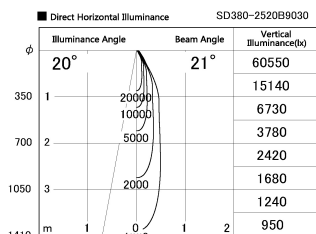

Item no. SD380-2520B9030

Series Name: High power compact tracklight (SD380)

Installation	Track Mount
Type	High power compact tracklight (SD380)
Fixture wattage	23W
Beam angle	21 deg
Color Temp.	3000K
CRI	Ra>90
Luminous	2917 lm
Body	Die-cast aluminum alloy
Body finish	White
Trim finish	White
Reflector finish	N/A
IP Rate	IP20
Light source	COB module
Input Voltage	AC220~240V
Dimming Type	Non-Dimmable
Certificate	CE,CCC
Cut Hole	N/A