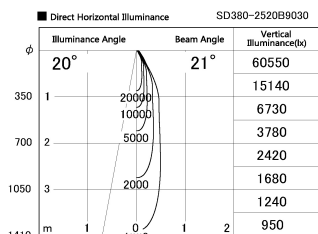

Item no. SD380-2520B9030

Series Name: High power compact tracklight (SD380)

Installation	Track Mount
Type	
Fixture wattage	23W
Beam angle	21 deg
Color Temp.	3000K
CRI	Ra>90
Luminous	2917 lm
Body	Die-cast aluminum alloy
Body finish	White
Trim finish	White
Reflector finish	N/A
IP Rate	IP20
Light source	COB module
Input Voltage	AC220~240V
Dimming Type	Non-Dimmable
Certificate	CE,CCC
Cut Hole	N/A