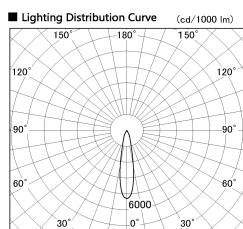

Item no. SD380-2520B9030

Series Name: High power compact tracklight (SD380)

Installation	Track Mount
Type	High power compact tracklight (SD380)
Fixture wattage	23W
Beam angle	21 deg
Color Temp.	3000K
CRI	Ra>90
Luminous	2917 lm
Body	Die-cast aluminum alloy
Body finish	White
Trim finish	White
Reflector finish	N/A
IP Rate	IP20
Light source	COB module
Input Voltage	AC220~240V
Dimming Type	Non-Dimmable
Certificate	CE,CCC
Cut Hole	N/A