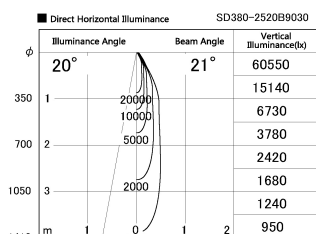

Item no. SD380-2520B9030

Series Name: High power compact tracklight (SD380)

Installation	Track Mount
Type	
Fixture wattage	23W
Beam angle	21 deg
Color Temp.	3000K
CRI	Ra>90
Luminous	2917 lm
Body	Die-castaluminumalloy
Body finish	White
Trim finish	White
Reflector finish	N/A
IP Rate	IP20
Light source	COB module
Input Voltage	AC220~240V
Dimming Type	Non-Dimmable
Certificate	CE,CCC
Cut Hole	N/A