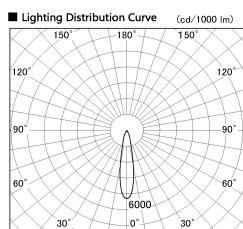

Item no. SD380-2520B9030

Series Name: High power compact tracklight (SD380)

Installation	Track Mount
Type	
Fixture wattage	23W
Beam angle	21 deg
Color Temp.	3000K
CRI	Ra>90
Luminous	2917 lm
Body	Die-cast aluminum alloy
Body finish	White
Trim finish	White
Reflector finish	N/A
IP Rate	IP20
Light source	COB module
Input Voltage	AC220~240V
Dimming Type	Non-Dimmable
Certificate	CE,CCC
Cut Hole	N/A