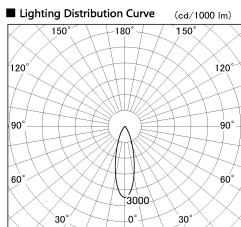

Item no. SD380-2530B9030

Series Name: High power compact tracklight (SD380)

Installation	Track Mount
Type	
Fixture wattage	23W
Beam angle	29 deg
Color Temp.	3000K
CRI	Ra>90
Luminous	2968 lm
Body	Die-cast aluminum alloy
Body finish	White
Trim finish	White
Reflector finish	N/A
IP Rate	IP20
Light source	COB module
Input Voltage	AC220~240V
Dimming Type	Non-Dimmable
Certificate	CE,CCC
Cut Hole	N/A