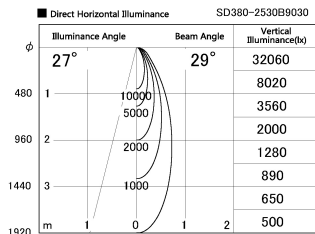

Item no. SD380-2530B9030

Series Name: High power compact tracklight (SD380)

Installation	Track Mount
Type	
Fixture wattage	23W
Beam angle	29 deg
Color Temp.	3000K
CRI	Ra>90
Luminous	2968 lm
Body	Die-cast aluminum alloy
Body finish	White
Trim finish	White
Reflector finish	N/A
IP Rate	IP20
Light source	COB module
Input Voltage	AC220~240V
Dimming Type	Non-Dimmable
Certificate	CE,CCC
Cut Hole	N/A