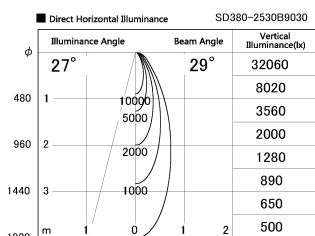

Item no. SD380-2530B9030

Series Name: High power compact tracklight (SD380)

Installation	Track Mount
Type	High power compact tracklight (SD380)
Fixture wattage	23W
Beam angle	29 deg
Color Temp.	3000K
CRI	Ra>90
Luminous	2968 lm
Body	Die-cast aluminum alloy
Body finish	White
Trim finish	White
Reflector finish	N/A
IP Rate	IP20
Light source	COB module
Input Voltage	AC220~240V
Dimming Type	Non-Dimmable
Certificate	CE,CCC
Cut Hole	N/A