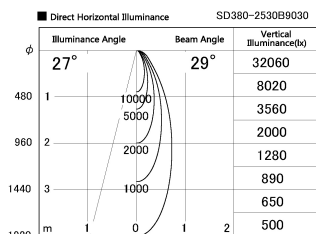

Item no. SD380-2530B9030

Series Name: High power compact tracklight (SD380)

Installation	Track Mount
Type	High power compact tracklight (SD380)
Fixture wattage	23W
Beam angle	29 deg
Color Temp.	3000K
CRI	Ra>90
Luminous	2968 lm
Body	Die-cast aluminum alloy
Body finish	White
Trim finish	White
Reflector finish	N/A
IP Rate	IP20
Light source	COB module
Input Voltage	AC220~240V
Dimming Type	Non-Dimmable
Certificate	CE,CCC
Cut Hole	N/A