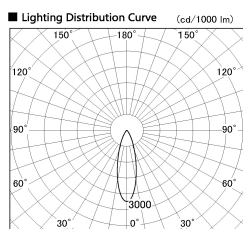

Item no. SD380-2530B9030

Series Name: High power compact tracklight (SD380)

Installation	Track Mount
Type	High power compact tracklight (SD380)
Fixture wattage	23W
Beam angle	29 deg
Color Temp.	3000K
CRI	Ra>90
Luminous	2968 lm
Body	Die-cast aluminum alloy
Body finish	White
Trim finish	White
Reflector finish	N/A
IP Rate	IP20
Light source	COB module
Input Voltage	AC220~240V
Dimming Type	Non-Dimmable
Certificate	CE,CCC
Cut Hole	N/A