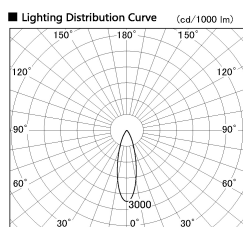

Item no. SD380-2530B9030

Series Name: High power compact tracklight (SD380)

Installation	Track Mount
Type	High power compact tracklight (SD380)
Fixture wattage	23W
Beam angle	29 deg
Color Temp.	3000K
CRI	Ra>90
Luminous	2968 lm
Body	Die-cast aluminum alloy
Body finish	White
Trim finish	White
Reflector finish	N/A
IP Rate	IP20
Light source	COB module
Input Voltage	AC220~240V
Dimming Type	Non-Dimmable
Certificate	CE,CCC
Cut Hole	N/A