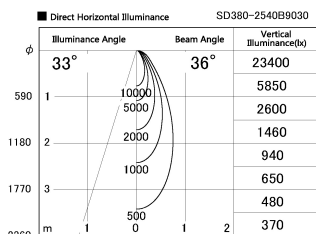

Item no. SD380-2540B9030

Series Name: High power compact tracklight (SD380)

Installation	Track Mount
Type	High power compact tracklight (SD380)
Fixture wattage	23W
Beam angle	36 deg
Color Temp.	3000K
CRI	Ra>90
Luminous	2959 lm
Body	Die-cast aluminum alloy
Body finish	White
Trim finish	White
Reflector finish	N/A
IP Rate	IP20
Light source	COB module
Input Voltage	AC220~240V
Dimming Type	Non-Dimmable
Certificate	CE,CCC
Cut Hole	N/A