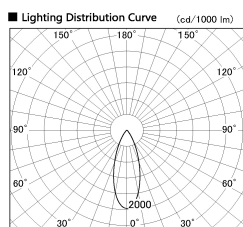

Item no. SD380-2540B9030

Series Name: High power compact tracklight (SD380)

Installation	Track Mount
Type	High power compact tracklight (SD380)
Fixture wattage	23W
Beam angle	36 deg
Color Temp.	3000K
CRI	Ra>90
Luminous	2959 lm
Body	Die-cast aluminum alloy
Body finish	White
Trim finish	White
Reflector finish	N/A
IP Rate	IP20
Light source	COB module
Input Voltage	AC220~240V
Dimming Type	Non-Dimmable
Certificate	CE,CCC
Cut Hole	N/A