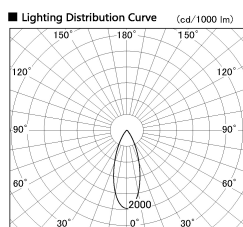

Item no. SD380-2540B9030

Series Name: High power compact tracklight (SD380)

Installation	Track Mount
Type	
Fixture wattage	23W
Beam angle	36 deg
Color Temp.	3000K
CRI	Ra>90
Luminous	2959 lm
Body	Die-cast aluminum alloy
Body finish	White
Trim finish	White
Reflector finish	N/A
IP Rate	IP20
Light source	COB module
Input Voltage	AC220~240V
Dimming Type	Non-Dimmable
Certificate	CE,CCC
Cut Hole	N/A