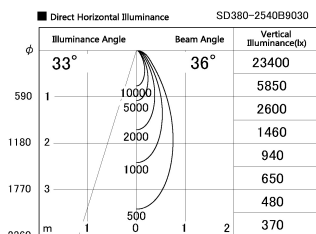

Item no. SD380-2540B9030

Series Name: High power compact tracklight (SD380)

Installation	Track Mount
Type	
Fixture wattage	23W
Beam angle	36 deg
Color Temp.	3000K
CRI	Ra>90
Luminous	2959 lm
Body	Die-cast aluminum alloy
Body finish	White
Trim finish	White
Reflector finish	N/A
IP Rate	IP20
Light source	COB module
Input Voltage	AC220~240V
Dimming Type	Non-Dimmable
Certificate	CE,CCC
Cut Hole	N/A