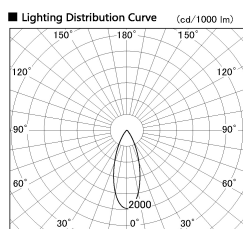

Item no. SD380-2540B9030

Series Name: High power compact tracklight (SD380)

Installation	Track Mount
Type	High power compact tracklight (SD380)
Fixture wattage	23W
Beam angle	36 deg
Color Temp.	3000K
CRI	Ra>90
Luminous	2959 lm
Body	Die-cast aluminum alloy
Body finish	White
Trim finish	White
Reflector finish	N/A
IP Rate	IP20
Light source	COB module
Input Voltage	AC220~240V
Dimming Type	Non-Dimmable
Certificate	CE,CCC
Cut Hole	N/A