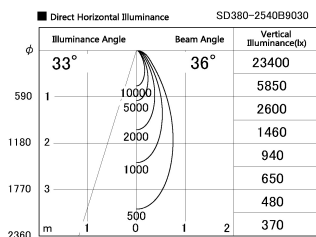

Item no. SD380-2540B9030

Series Name: High power compact tracklight (SD380)

Installation	Track Mount
Type	High power compact tracklight (SD380)
Fixture wattage	23W
Beam angle	36 deg
Color Temp.	3000K
CRI	Ra>90
Luminous	2959 lm
Body	Die-cast aluminum alloy
Body finish	White
Trim finish	White
Reflector finish	N/A
IP Rate	IP20
Light source	COB module
Input Voltage	AC220~240V
Dimming Type	Non-Dimmable
Certificate	CE,CCC
Cut Hole	N/A