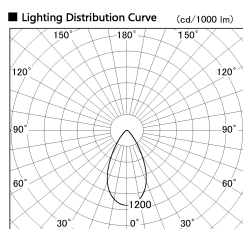

Item no. SD380-2560B9030

Series Name: High power compact tracklight (SD380)

Installation	Track Mount
Type	High power compact tracklight (SD380)
Fixture wattage	23W
Beam angle	53 deg
Color Temp.	3000K
CRI	Ra>90
Luminous	3061 lm
Body	Die-cast aluminum alloy
Body finish	White
Trim finish	White
Reflector finish	N/A
IP Rate	IP20
Light source	COB module
Input Voltage	AC220~240V
Dimming Type	Non-Dimmable
Certificate	CE,CCC
Cut Hole	N/A