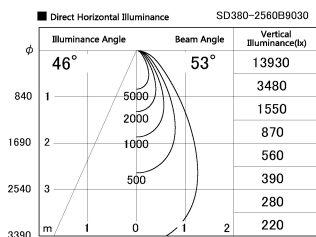

Item no. SD380-2560B9030

Series Name: High power compact tracklight (SD380)

Installation	Track Mount
Type	High power compact tracklight (SD380)
Fixture wattage	23W
Beam angle	53 deg
Color Temp.	3000K
CRI	Ra>90
Luminous	3061 lm
Body	Die-cast aluminum alloy
Body finish	White
Trim finish	White
Reflector finish	N/A
IP Rate	IP20
Light source	COB module
Input Voltage	AC220~240V
Dimming Type	Non-Dimmable
Certificate	CE,CCC
Cut Hole	N/A