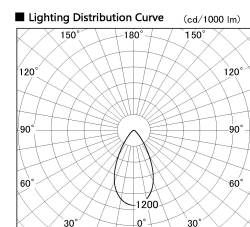

Item no. SD380-2560B9030

Series Name: High power compact tracklight (SD380)

Installation	Track Mount
Type	
Fixture wattage	23W
Beam angle	53 deg
Color Temp.	3000K
CRI	Ra>90
Luminous	3061 lm
Body	Die-castaluminumalloy
Body finish	White
Trim finish	White
Reflector finish	N/A
IP Rate	IP20
Light source	COB module
Input Voltage	AC220~240V
Dimming Type	Non-Dimmable
Certificate	CE,CCC
Cut Hole	N/A