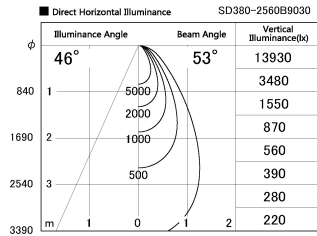

Item no. SD380-2560B9030

Series Name: High power compact tracklight (SD380)

Installation	Track Mount
Type	High power compact tracklight (SD380)
Fixture wattage	23W
Beam angle	53 deg
Color Temp.	3000K
CRI	Ra>90
Luminous	3061 lm
Body	Die-cast aluminum alloy
Body finish	White
Trim finish	White
Reflector finish	N/A
IP Rate	IP20
Light source	COB module
Input Voltage	AC220~240V
Dimming Type	Non-Dimmable
Certificate	CE,CCC
Cut Hole	N/A