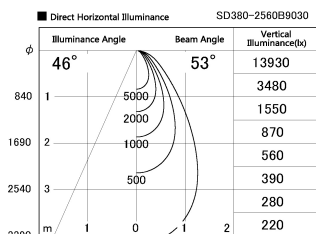

Item no. SD380-2560B9030

Series Name: High power compact tracklight (SD380)

Installation	Track Mount
Type	
Fixture wattage	23W
Beam angle	53 deg
Color Temp.	3000K
CRI	Ra>90
Luminous	3061 lm
Body	Die-castaluminumalloy
Body finish	White
Trim finish	White
Reflector finish	N/A
IP Rate	IP20
Light source	COB module
Input Voltage	AC220~240V
Dimming Type	Non-Dimmable
Certificate	CE,CCC
Cut Hole	N/A