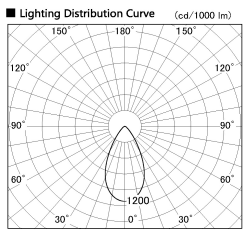

Item no. SD380-2560B9030

Series Name: High power compact tracklight (SD380)

Installation	Track Mount
Type	High power compact tracklight (SD380)
Fixture wattage	23W
Beam angle	53 deg
Color Temp.	3000K
CRI	Ra>90
Luminous	3061 lm
Body	Die-cast aluminum alloy
Body finish	White
Trim finish	White
Reflector finish	N/A
IP Rate	IP20
Light source	COB module
Input Voltage	AC220~240V
Dimming Type	Non-Dimmable
Certificate	CE,CCC
Cut Hole	N/A