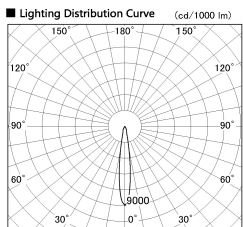

Item no. SD380-2020B9030

Series Name: High power compact tracklight (SD380)

■ Direct Horizontal Illuminance SD380-2020B9030

φ	Illuminance Angle	Beam Angle	Vertical Illuminance (lx)
1	14°	15°	82410
240			20600
490			9160
730			5150
980			3300
			2290
			1680
			1290

Installation	Track Mount
Type	
Fixture wattage	20W
Beam angle	15 deg
Color Temp.	3000K
CRI	Ra>90
Luminous	2292 lm
Body	Die-castaluminumalloy
Body finish	White
Trim finish	White
Reflector finish	N/A
IP Rate	IP20
Light source	COB module
Input Voltage	AC220~240V
Dimming Type	Non-Dimmable
Certificate	CE,CCC
Cut Hole	N/A