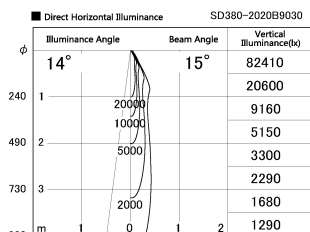

Item no. SD380-2020B9030

Series Name: High power compact tracklight (SD380)

Installation	Track Mount
Type	High power compact tracklight (SD380)
Fixture wattage	20W
Beam angle	15 deg
Color Temp.	3000K
CRI	Ra>90
Luminous	2292 lm
Body	Die-castaluminumalloy
Body finish	White
Trim finish	White
Reflector finish	N/A
IP Rate	IP20
Light source	COB module
Input Voltage	AC220~240V
Dimming Type	Non-Dimmable
Certificate	CE,CCC
Cut Hole	N/A