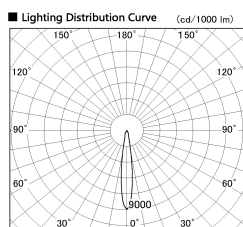

Item no. SD380-2020B9030

Series Name: High power compact tracklight (SD380)

Installation	Track Mount
Type	High power compact tracklight (SD380)
Fixture wattage	20W
Beam angle	15 deg
Color Temp.	3000K
CRI	Ra>90
Luminous	2292 lm
Body	Die-cast aluminum alloy
Body finish	White
Trim finish	White
Reflector finish	N/A
IP Rate	IP20
Light source	COB module
Input Voltage	AC220~240V
Dimming Type	Non-Dimmable
Certificate	CE,CCC
Cut Hole	N/A