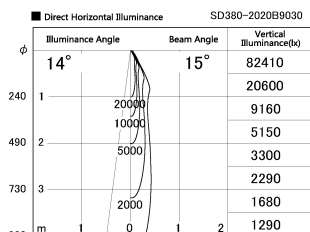

Item no. SD380-2020B9030

Series Name: High power compact tracklight (SD380)

Installation	Track Mount
Type	High power compact tracklight (SD380)
Fixture wattage	20W
Beam angle	15 deg
Color Temp.	3000K
CRI	Ra>90
Luminous	2292 lm
Body	Die-cast aluminum alloy
Body finish	White
Trim finish	White
Reflector finish	N/A
IP Rate	IP20
Light source	COB module
Input Voltage	AC220~240V
Dimming Type	Non-Dimmable
Certificate	CE,CCC
Cut Hole	N/A