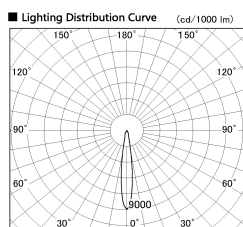

Item no. SD380-2020B9030

Series Name: High power compact tracklight (SD380)

Installation	Track Mount
Type	High power compact tracklight (SD380)
Fixture wattage	20W
Beam angle	15 deg
Color Temp.	3000K
CRI	Ra>90
Luminous	2292 lm
Body	Die-castaluminumalloy
Body finish	White
Trim finish	White
Reflector finish	N/A
IP Rate	IP20
Light source	COB module
Input Voltage	AC220~240V
Dimming Type	Non-Dimmable
Certificate	CE,CCC
Cut Hole	N/A