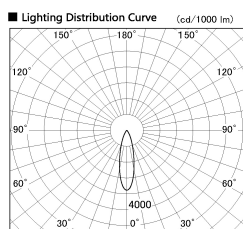

Item no. SD380-2030B9030

Series Name: High power compact tracklight (SD380)

Installation	Track Mount
Type	
Fixture wattage	20W
Beam angle	26 deg
Color Temp.	3000K
CRI	Ra>90
Luminous	2345 lm
Body	Die-cast aluminum alloy
Body finish	White
Trim finish	White
Reflector finish	N/A
IP Rate	IP20
Light source	COB module
Input Voltage	AC220~240V
Dimming Type	Non-Dimmable
Certificate	CE,CCC
Cut Hole	N/A