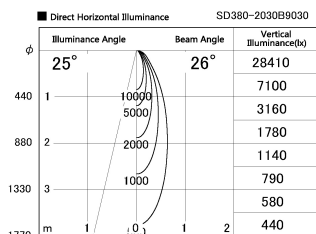

Item no. SD380-2030B9030

Series Name: High power compact tracklight (SD380)

Installation	Track Mount
Type	
Fixture wattage	20W
Beam angle	26 deg
Color Temp.	3000K
CRI	Ra>90
Luminous	2345 lm
Body	Die-cast aluminum alloy
Body finish	White
Trim finish	White
Reflector finish	N/A
IP Rate	IP20
Light source	COB module
Input Voltage	AC220~240V
Dimming Type	Non-Dimmable
Certificate	CE,CCC
Cut Hole	N/A