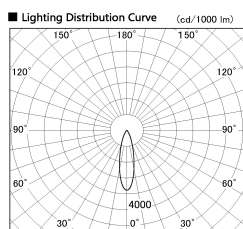

Item no. SD380-2030B9030

Series Name: High power compact tracklight (SD380)

Installation	Track Mount
Type	High power compact tracklight (SD380)
Fixture wattage	20W
Beam angle	26 deg
Color Temp.	3000K
CRI	Ra>90
Luminous	2345 lm
Body	Die-cast aluminum alloy
Body finish	White
Trim finish	White
Reflector finish	N/A
IP Rate	IP20
Light source	COB module
Input Voltage	AC220~240V
Dimming Type	Non-Dimmable
Certificate	CE,CCC
Cut Hole	N/A