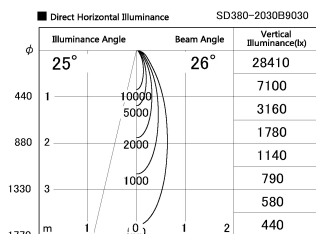

Item no. SD380-2030B9030

Series Name: High power compact tracklight (SD380)

Installation	Track Mount
Type	High power compact tracklight (SD380)
Fixture wattage	20W
Beam angle	26 deg
Color Temp.	3000K
CRI	Ra>90
Luminous	2345 lm
Body	Die-cast aluminum alloy
Body finish	White
Trim finish	White
Reflector finish	N/A
IP Rate	IP20
Light source	COB module
Input Voltage	AC220~240V
Dimming Type	Non-Dimmable
Certificate	CE,CCC
Cut Hole	N/A