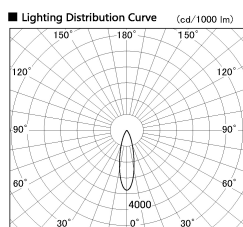

Item no. SD380-2030B9030

Series Name: High power compact tracklight (SD380)

Installation	Track Mount
Type	High power compact tracklight (SD380)
Fixture wattage	20W
Beam angle	26 deg
Color Temp.	3000K
CRI	Ra>90
Luminous	2345 lm
Body	Die-cast aluminum alloy
Body finish	White
Trim finish	White
Reflector finish	N/A
IP Rate	IP20
Light source	COB module
Input Voltage	AC220~240V
Dimming Type	Non-Dimmable
Certificate	CE,CCC
Cut Hole	N/A