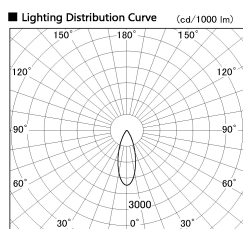

Item no. SD380-2040B9030

Series Name: High power compact tracklight (SD380)

Installation	Track Mount
Type	High power compact tracklight (SD380)
Fixture wattage	20W
Beam angle	35 deg
Color Temp.	3000K
CRI	Ra>90
Luminous	2318 lm
Body	Die-cast aluminum alloy
Body finish	White
Trim finish	White
Reflector finish	N/A
IP Rate	IP20
Light source	COB module
Input Voltage	AC220~240V
Dimming Type	Non-Dimmable
Certificate	CE,CCC
Cut Hole	N/A