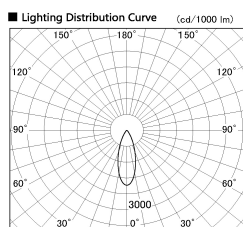

Item no. SD380-2040B9030

Series Name: High power compact tracklight (SD380)

Installation	Track Mount
Type	High power compact tracklight (SD380)
Fixture wattage	20W
Beam angle	35 deg
Color Temp.	3000K
CRI	Ra>90
Luminous	2318 lm
Body	Die-cast aluminum alloy
Body finish	White
Trim finish	White
Reflector finish	N/A
IP Rate	IP20
Light source	COB module
Input Voltage	AC220~240V
Dimming Type	Non-Dimmable
Certificate	CE,CCC
Cut Hole	N/A