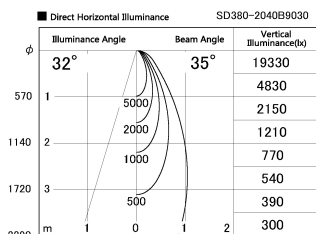

Item no. SD380-2040B9030

Series Name: High power compact tracklight (SD380)

Installation	Track Mount
Type	High power compact tracklight (SD380)
Fixture wattage	20W
Beam angle	35 deg
Color Temp.	3000K
CRI	Ra>90
Luminous	2318 lm
Body	Die-cast aluminum alloy
Body finish	White
Trim finish	White
Reflector finish	N/A
IP Rate	IP20
Light source	COB module
Input Voltage	AC220~240V
Dimming Type	Non-Dimmable
Certificate	CE,CCC
Cut Hole	N/A