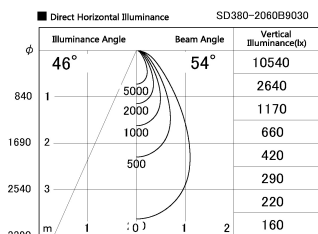

Item no. SD380-2060B9030

Series Name: High power compact tracklight (SD380)

Installation	Track Mount
Type	
Fixture wattage	20W
Beam angle	54 deg
Color Temp.	3000K
CRI	Ra>90
Luminous	2339 lm
Body	Die-cast aluminum alloy
Body finish	White
Trim finish	White
Reflector finish	N/A
IP Rate	IP20
Light source	COB module
Input Voltage	AC220~240V
Dimming Type	Non-Dimmable
Certificate	CE,CCC
Cut Hole	N/A