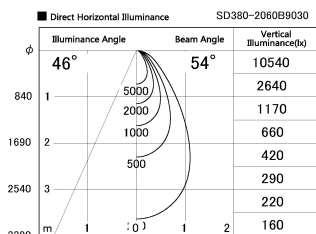

Item no. SD380-2060B9030

Series Name: High power compact tracklight (SD380)

Installation	Track Mount
Type	High power compact tracklight (SD380)
Fixture wattage	20W
Beam angle	54 deg
Color Temp.	3000K
CRI	Ra>90
Luminous	2339 lm
Body	Die-cast aluminum alloy
Body finish	White
Trim finish	White
Reflector finish	N/A
IP Rate	IP20
Light source	COB module
Input Voltage	AC220~240V
Dimming Type	Non-Dimmable
Certificate	CE,CCC
Cut Hole	N/A