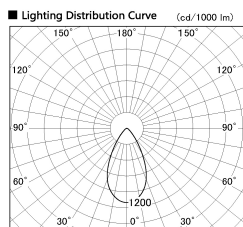

Item no. SD380-2060B9030

Series Name: High power compact tracklight (SD380)

Installation	Track Mount
Type	
Fixture wattage	20W
Beam angle	54 deg
Color Temp.	3000K
CRI	Ra>90
Luminous	2339 lm
Body	Die-cast aluminum alloy
Body finish	White
Trim finish	White
Reflector finish	N/A
IP Rate	IP20
Light source	COB module
Input Voltage	AC220~240V
Dimming Type	Non-Dimmable
Certificate	CE,CCC
Cut Hole	N/A