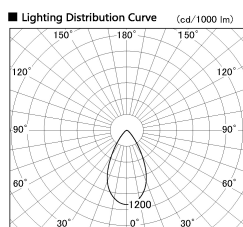

Item no. SD380-2060B9030

Series Name: High power compact tracklight (SD380)

Installation	Track Mount
Type	High power compact tracklight (SD380)
Fixture wattage	20W
Beam angle	54 deg
Color Temp.	3000K
CRI	Ra>90
Luminous	2339 lm
Body	Die-cast aluminum alloy
Body finish	White
Trim finish	White
Reflector finish	N/A
IP Rate	IP20
Light source	COB module
Input Voltage	AC220~240V
Dimming Type	Non-Dimmable
Certificate	CE,CCC
Cut Hole	N/A