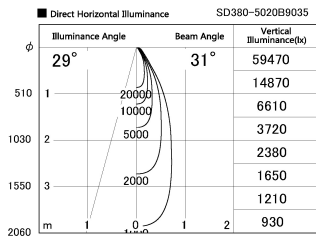

Item no. SD380-5020B9035

Series Name: High power compact tracklight (SD380)

Installation	Track Mount
Type	
Fixture wattage	46.3W
Beam angle	31 deg
Color Temp.	3000K
CRI	Ra>90
Luminous	5262 lm
Body	Die-castaluminumalloy
Body finish	White
Trim finish	White
Reflector finish	N/A
IP Rate	IP20
Light source	COB module
Input Voltage	AC220~240V
Dimming Type	Non-Dimmable
Certificate	CE,CCC
Cut Hole	N/A