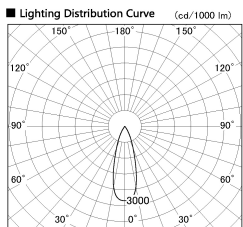

Item no. SD380-5020B9035

Series Name: High power compact tracklight (SD380)

Installation	Track Mount
Type	
Fixture wattage	46.3W
Beam angle	31 deg
Color Temp.	3000K
CRI	Ra>90
Luminous	5262 lm
Body	Die-castaluminumalloy
Body finish	White
Trim finish	White
Reflector finish	N/A
IP Rate	IP20
Light source	COB module
Input Voltage	AC220~240V
Dimming Type	Non-Dimmable
Certificate	CE,CCC
Cut Hole	N/A