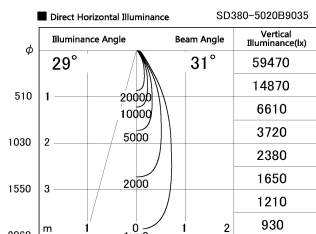

Item no. SD380-5020B9035

Series Name: High power compact tracklight (SD380)

Installation	Track Mount
Type	High power compact tracklight (SD380)
Fixture wattage	46.3W
Beam angle	31 deg
Color Temp.	3000K
CRI	Ra>90
Luminous	5262 lm
Body	Die-castaluminumalloy
Body finish	White
Trim finish	White
Reflector finish	N/A
IP Rate	IP20
Light source	COB module
Input Voltage	AC220~240V
Dimming Type	Non-Dimmable
Certificate	CE,CCC
Cut Hole	N/A