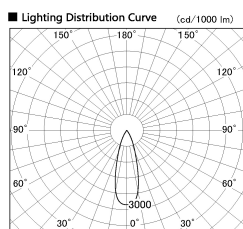

Item no. SD380-5020B9035

Series Name: High power compact tracklight (SD380)

Installation	Track Mount
Type	High power compact tracklight (SD380)
Fixture wattage	46.3W
Beam angle	31 deg
Color Temp.	3000K
CRI	Ra>90
Luminous	5262 lm
Body	Die-castaluminumalloy
Body finish	White
Trim finish	White
Reflector finish	N/A
IP Rate	IP20
Light source	COB module
Input Voltage	AC220~240V
Dimming Type	Non-Dimmable
Certificate	CE,CCC
Cut Hole	N/A