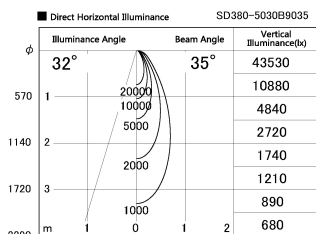

Item no. SD380-5030B9035

Series Name: High power compact tracklight (SD380)

Installation	Track Mount
Type	High power compact tracklight (SD380)
Fixture wattage	46.3W
Beam angle	35 deg
Color Temp.	3000K
CRI	Ra>90
Luminous	5219 lm
Body	Die-castaluminumalloy
Body finish	White
Trim finish	White
Reflector finish	N/A
IP Rate	IP20
Light source	COB module
Input Voltage	AC220~240V
Dimming Type	Non-Dimmable
Certificate	CE,CCC
Cut Hole	N/A