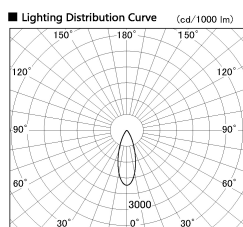

Item no. SD380-5030B9035

Series Name: High power compact tracklight (SD380)

Installation	Track Mount
Type	High power compact tracklight (SD380)
Fixture wattage	46.3W
Beam angle	35 deg
Color Temp.	3000K
CRI	Ra>90
Luminous	5219 lm
Body	Die-castaluminumalloy
Body finish	White
Trim finish	White
Reflector finish	N/A
IP Rate	IP20
Light source	COB module
Input Voltage	AC220~240V
Dimming Type	Non-Dimmable
Certificate	CE,CCC
Cut Hole	N/A