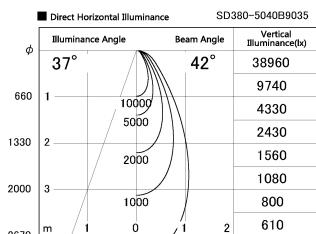

Item no. SD380-5040B9035

Series Name: High power compact tracklight (SD380)

Installation	Track Mount
Type	High power compact tracklight (SD380)
Fixture wattage	46.3W
Beam angle	42 deg
Color Temp.	3000K
CRI	Ra>90
Luminous	5875 lm
Body	Die-castaluminumalloy
Body finish	White
Trim finish	White
Reflector finish	N/A
IP Rate	IP20
Light source	COB module
Input Voltage	AC220~240V
Dimming Type	Non-Dimmable
Certificate	CE,CCC
Cut Hole	N/A