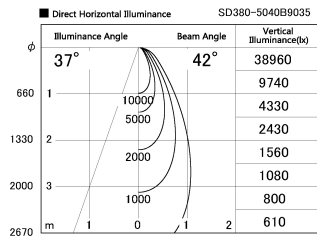

Item no. SD380-5040B9035

Series Name: High power compact tracklight (SD380)

Installation	Track Mount
Type	High power compact tracklight (SD380)
Fixture wattage	46.3W
Beam angle	42 deg
Color Temp.	3000K
CRI	Ra>90
Luminous	5875 lm
Body	Die-castaluminumalloy
Body finish	White
Trim finish	White
Reflector finish	N/A
IP Rate	IP20
Light source	COB module
Input Voltage	AC220~240V
Dimming Type	Non-Dimmable
Certificate	CE,CCC
Cut Hole	N/A