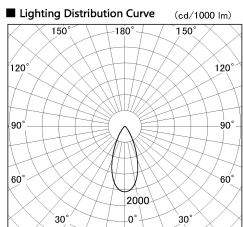

Item no. SD380-5040B9035

Series Name: High power compact tracklight (SD380)

Installation	Track Mount
Type	High power compact tracklight (SD380)
Fixture wattage	46.3W
Beam angle	42 deg
Color Temp.	3000K
CRI	Ra>90
Luminous	5875 lm
Body	Die-castaluminumalloy
Body finish	White
Trim finish	White
Reflector finish	N/A
IP Rate	IP20
Light source	COB module
Input Voltage	AC220~240V
Dimming Type	Non-Dimmable
Certificate	CE,CCC
Cut Hole	N/A