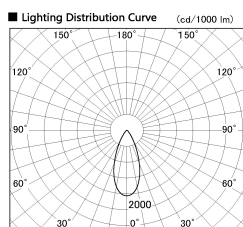

Item no. SD380-5040B9035

Series Name: High power compact tracklight (SD380)

Installation	Track Mount
Type	High power compact tracklight (SD380)
Fixture wattage	46.3W
Beam angle	42 deg
Color Temp.	3000K
CRI	Ra>90
Luminous	5875 lm
Body	Die-castaluminumalloy
Body finish	White
Trim finish	White
Reflector finish	N/A
IP Rate	IP20
Light source	COB module
Input Voltage	AC220~240V
Dimming Type	Non-Dimmable
Certificate	CE,CCC
Cut Hole	N/A