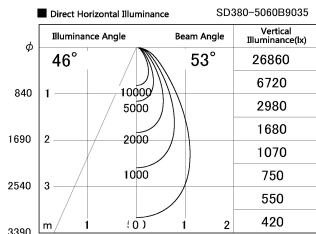

Item no. SD380-5060B9035

Series Name: High power compact tracklight (SD380)

Installation	Track Mount
Type	High power compact tracklight (SD380)
Fixture wattage	46.3W
Beam angle	53 deg
Color Temp.	3000K
CRI	Ra>90
Luminous	6044 lm
Body	Die-castaluminumalloy
Body finish	White
Trim finish	White
Reflector finish	N/A
IP Rate	IP20
Light source	COB module
Input Voltage	AC220~240V
Dimming Type	Non-Dimmable
Certificate	CE,CCC
Cut Hole	N/A