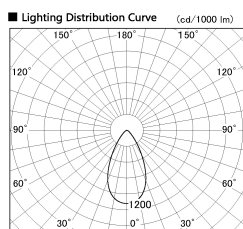

Item no. SD380-5060B9035

Series Name: High power compact tracklight (SD380)

Installation	Track Mount
Type	High power compact tracklight (SD380)
Fixture wattage	46.3W
Beam angle	53 deg
Color Temp.	3000K
CRI	Ra>90
Luminous	6044 lm
Body	Die-castaluminumalloy
Body finish	White
Trim finish	White
Reflector finish	N/A
IP Rate	IP20
Light source	COB module
Input Voltage	AC220~240V
Dimming Type	Non-Dimmable
Certificate	CE,CCC
Cut Hole	N/A