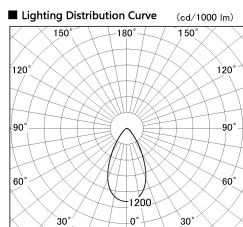

Item no. SD380-5060B9035

Series Name: High power compact tracklight (SD380)

Installation	Track Mount
Type	
Fixture wattage	46.3W
Beam angle	53 deg
Color Temp.	3000K
CRI	Ra>90
Luminous	6044 lm
Body	Die-castaluminumalloy
Body finish	White
Trim finish	White
Reflector finish	N/A
IP Rate	IP20
Light source	COB module
Input Voltage	AC220~240V
Dimming Type	Non-Dimmable
Certificate	CE,CCC
Cut Hole	N/A