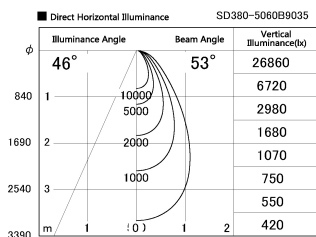

Item no. SD380-5060B9035

Series Name: High power compact tracklight (SD380)

Installation	Track Mount
Type	
Fixture wattage	46.3W
Beam angle	53 deg
Color Temp.	3000K
CRI	Ra>90
Luminous	6044 lm
Body	Die-castaluminumalloy
Body finish	White
Trim finish	White
Reflector finish	N/A
IP Rate	IP20
Light source	COB module
Input Voltage	AC220~240V
Dimming Type	Non-Dimmable
Certificate	CE,CCC
Cut Hole	N/A