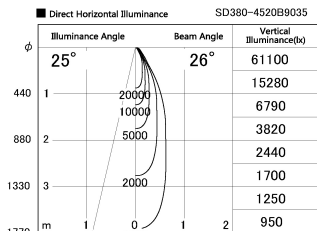

Item no. SD380-4520B9035

Series Name: High power compact tracklight (SD380)

Installation	Track Mount
Type	High power compact tracklight (SD380)
Fixture wattage	41W
Beam angle	26 deg
Color Temp.	3000K
CRI	Ra>90
Luminous	4309 lm
Body	Die-castaluminumalloy
Body finish	Black
Trim finish	Black
Reflector finish	N/A
IP Rate	IP20
Light source	COB module
Input Voltage	AC220~240V
Dimming Type	Non-Dimmable
Certificate	CE,CCC
Cut Hole	N/A