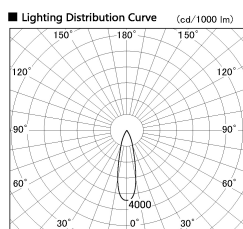

Item no. SD380-4520B9035

Series Name: High power compact tracklight (SD380)

Installation	Track Mount
Type	High power compact tracklight (SD380)
Fixture wattage	41W
Beam angle	26 deg
Color Temp.	3000K
CRI	Ra>90
Luminous	4309 lm
Body	Die-castaluminumalloy
Body finish	Black
Trim finish	Black
Reflector finish	N/A
IP Rate	IP20
Light source	COB module
Input Voltage	AC220~240V
Dimming Type	Non-Dimmable
Certificate	CE,CCC
Cut Hole	N/A