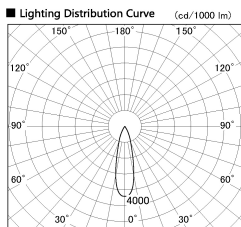

Item no. SD380-4520B9035

Series Name: High power compact tracklight (SD380)

■ Direct Horizontal Illuminance SD380-4520B9035

Illuminance Angle	Beam Angle	Vertical Illuminance (lx)
25°	1	61100
	2	15280
	3	6790
	4	3820
	5	2440
26°	1	1700
	2	1250
	3	950

Installation	Track Mount
Type	
Fixture wattage	41W
Beam angle	26 deg
Color Temp.	3000K
CRI	Ra>90
Luminous	4309 lm
Body	Die-castaluminumalloy
Body finish	Black
Trim finish	Black
Reflector finish	N/A
IP Rate	IP20
Light source	COB module
Input Voltage	AC220~240V
Dimming Type	Non-Dimmable
Certificate	CE,CCC
Cut Hole	N/A