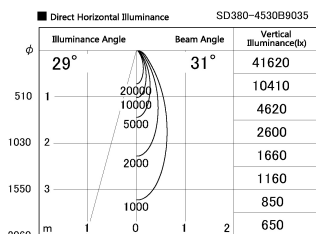

Item no. SD380-4530B9035

Series Name: High power compact tracklight (SD380)

Installation	Track Mount
Type	High power compact tracklight (SD380)
Fixture wattage	41W
Beam angle	31 deg
Color Temp.	3000K
CRI	Ra>90
Luminous	4291 lm
Body	Die-castaluminumalloy
Body finish	Black
Trim finish	Black
Reflector finish	N/A
IP Rate	IP20
Light source	COB module
Input Voltage	AC220~240V
Dimming Type	Non-Dimmable
Certificate	CE,CCC
Cut Hole	N/A