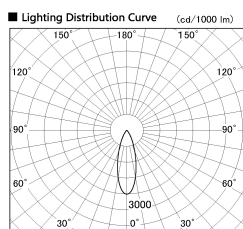

Item no. SD380-4530B9035

Series Name: High power compact tracklight (SD380)

| | |
|------------------|-----------------------|
| Installation | Track Mount |
| Type | |
| Fixture wattage | 41W |
| Beam angle | 31 deg |
| Color Temp. | 3000K |
| CRI | Ra>90 |
| Luminous | 4291 lm |
| Body | Die-castaluminumalloy |
| Body finish | Black |
| Trim finish | Black |
| Reflector finish | N/A |
| IP Rate | IP20 |
| Light source | COB module |
| Input Voltage | AC220~240V |
| Dimming Type | Non-Dimmable |
| Certificate | CE,CCC |
| Cut Hole | N/A |