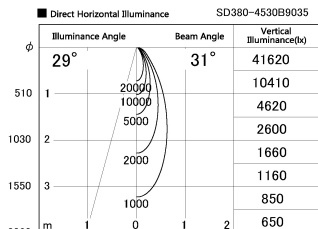

Item no. SD380-4530B9035

Series Name: High power compact tracklight (SD380)

| | |
|------------------|-----------------------|
| Installation | Track Mount |
| Type | |
| Fixture wattage | 41W |
| Beam angle | 31 deg |
| Color Temp. | 3000K |
| CRI | Ra>90 |
| Luminous | 4291 lm |
| Body | Die-castaluminumalloy |
| Body finish | Black |
| Trim finish | Black |
| Reflector finish | N/A |
| IP Rate | IP20 |
| Light source | COB module |
| Input Voltage | AC220~240V |
| Dimming Type | Non-Dimmable |
| Certificate | CE,CCC |
| Cut Hole | N/A |