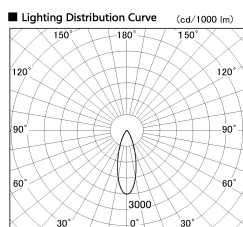

Item no. SD380-4530B9035

Series Name: High power compact tracklight (SD380)

Installation	Track Mount
Type	High power compact tracklight (SD380)
Fixture wattage	41W
Beam angle	31 deg
Color Temp.	3000K
CRI	Ra>90
Luminous	4291 lm
Body	Die-castaluminumalloy
Body finish	Black
Trim finish	Black
Reflector finish	N/A
IP Rate	IP20
Light source	COB module
Input Voltage	AC220~240V
Dimming Type	Non-Dimmable
Certificate	CE,CCC
Cut Hole	N/A