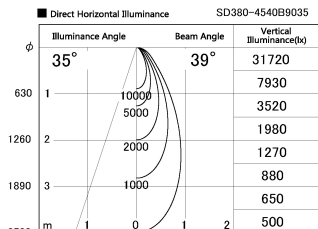

Item no. SD380-4540B9035

Series Name: High power compact tracklight (SD380)

Installation	Track Mount
Type	High power compact tracklight (SD380)
Fixture wattage	41W
Beam angle	39 deg
Color Temp.	3000K
CRI	Ra>90
Luminous	4283 lm
Body	Die-castaluminumalloy
Body finish	Black
Trim finish	Black
Reflector finish	N/A
IP Rate	IP20
Light source	COB module
Input Voltage	AC220~240V
Dimming Type	Non-Dimmable
Certificate	CE,CCC
Cut Hole	N/A