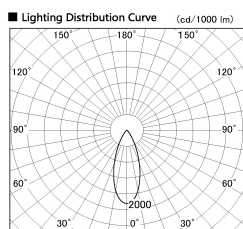

Item no. SD380-4540B9035

Series Name: High power compact tracklight (SD380)

Installation	Track Mount
Type	High power compact tracklight (SD380)
Fixture wattage	41W
Beam angle	39 deg
Color Temp.	3000K
CRI	Ra>90
Luminous	4283 lm
Body	Die-castaluminumalloy
Body finish	Black
Trim finish	Black
Reflector finish	N/A
IP Rate	IP20
Light source	COB module
Input Voltage	AC220~240V
Dimming Type	Non-Dimmable
Certificate	CE,CCC
Cut Hole	N/A