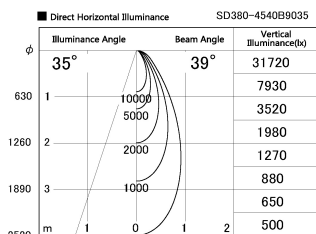

Item no. SD380-4540B9035

Series Name: High power compact tracklight (SD380)

Installation	Track Mount
Type	High power compact tracklight (SD380)
Fixture wattage	41W
Beam angle	39 deg
Color Temp.	3000K
CRI	Ra>90
Luminous	4283 lm
Body	Die-castaluminumalloy
Body finish	Black
Trim finish	Black
Reflector finish	N/A
IP Rate	IP20
Light source	COB module
Input Voltage	AC220~240V
Dimming Type	Non-Dimmable
Certificate	CE,CCC
Cut Hole	N/A