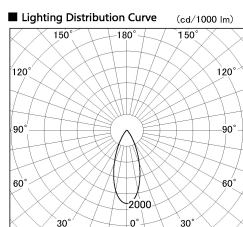

Item no. SD380-4540B9035

Series Name: High power compact tracklight (SD380)

Installation	Track Mount
Type	High power compact tracklight (SD380)
Fixture wattage	41W
Beam angle	39 deg
Color Temp.	3000K
CRI	Ra>90
Luminous	4283 lm
Body	Die-castaluminumalloy
Body finish	Black
Trim finish	Black
Reflector finish	N/A
IP Rate	IP20
Light source	COB module
Input Voltage	AC220~240V
Dimming Type	Non-Dimmable
Certificate	CE,CCC
Cut Hole	N/A