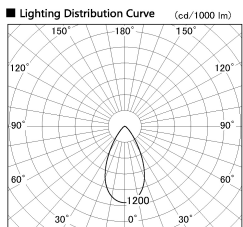

Item no. SD380-4560B9035

Series Name: High power compact tracklight (SD380)

■ Direct Horizontal Illuminance SD380-4560B9035

φ	Illuminance Angle	Beam Angle	Vertical Illuminance (lx)
820	45°	53°	21960
1650			5490
2480			2440
3310			1370
			880
			610
			450
			340

Installation	Track Mount
Type	High power compact tracklight (SD380)
Fixture wattage	41W
Beam angle	53 deg
Color Temp.	3000K
CRI	Ra>90
Luminous	4731 lm
Body	Die-cast aluminum alloy
Body finish	Black
Trim finish	Black
Reflector finish	N/A
IP Rate	IP20
Light source	COB module
Input Voltage	AC220~240V
Dimming Type	Non-Dimmable
Certificate	CE,CCC
Cut Hole	N/A