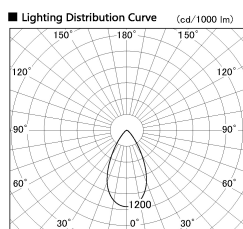

Item no. SD380-4560B9035

Series Name: High power compact tracklight (SD380)

| | |
|------------------|---------------------------------------|
| Installation | Track Mount |
| Type | High power compact tracklight (SD380) |
| Fixture wattage | 41W |
| Beam angle | 53 deg |
| Color Temp. | 3000K |
| CRI | Ra>90 |
| Luminous | 4731 lm |
| Body | Die-castaluminumalloy |
| Body finish | Black |
| Trim finish | Black |
| Reflector finish | N/A |
| IP Rate | IP20 |
| Light source | COB module |
| Input Voltage | AC220~240V |
| Dimming Type | Non-Dimmable |
| Certificate | CE,CCC |
| Cut Hole | N/A |