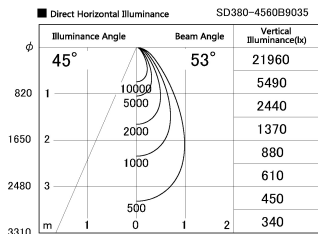

Item no. SD380-4560B9035

Series Name: High power compact tracklight (SD380)

| | |
|------------------|---------------------------------------|
| Installation | Track Mount |
| Type | High power compact tracklight (SD380) |
| Fixture wattage | 41W |
| Beam angle | 53 deg |
| Color Temp. | 3000K |
| CRI | Ra>90 |
| Luminous | 4731 lm |
| Body | Die-castaluminumalloy |
| Body finish | Black |
| Trim finish | Black |
| Reflector finish | N/A |
| IP Rate | IP20 |
| Light source | COB module |
| Input Voltage | AC220~240V |
| Dimming Type | Non-Dimmable |
| Certificate | CE,CCC |
| Cut Hole | N/A |