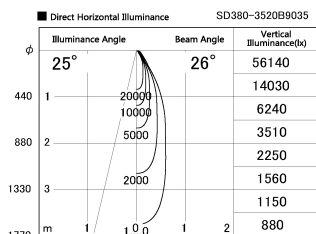

Item no. SD380-3520B9035

Series Name: High power compact tracklight (SD380)

Installation	Track Mount
Type	High power compact tracklight (SD380)
Fixture wattage	36W
Beam angle	26 deg
Color Temp.	3000K
CRI	Ra>90
Luminous	3959 lm
Body	Die-cast aluminum alloy
Body finish	Black
Trim finish	Black
Reflector finish	N/A
IP Rate	IP20
Light source	COB module
Input Voltage	AC220~240V
Dimming Type	Non-Dimmable
Certificate	CE,CCC
Cut Hole	N/A