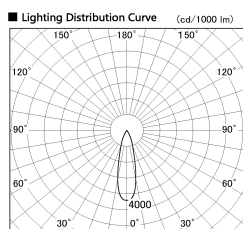

Item no. SD380-3520B9035

Series Name: High power compact tracklight (SD380)

Installation	Track Mount
Type	High power compact tracklight (SD380)
Fixture wattage	36W
Beam angle	26 deg
Color Temp.	3000K
CRI	Ra>90
Luminous	3959 lm
Body	Die-castaluminumalloy
Body finish	Black
Trim finish	Black
Reflector finish	N/A
IP Rate	IP20
Light source	COB module
Input Voltage	AC220~240V
Dimming Type	Non-Dimmable
Certificate	CE,CCC
Cut Hole	N/A