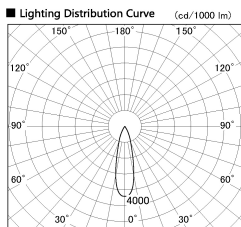

Item no. SD380-3520B9035

Series Name: High power compact tracklight (SD380)

■ Direct Horizontal Illuminance SD380-3520B9035

Illuminance Angle	Beam Angle	Vertical Illuminance (lx)
25°	26°	56140
		14030
		6240
		3510
		2250
		1560
		1150
		880

φ 25° 26° 56140 14030 6240 3510 2250 1560 1150 880
1770 m 1 1.9 1 2

Installation	Track Mount
Type	
Fixture wattage	36W
Beam angle	26 deg
Color Temp.	3000K
CRI	Ra>90
Luminous	3959 lm
Body	Die-castaluminumalloy
Body finish	Black
Trim finish	Black
Reflector finish	N/A
IP Rate	IP20
Light source	COB module
Input Voltage	AC220~240V
Dimming Type	Non-Dimmable
Certificate	CE,CCC
Cut Hole	N/A