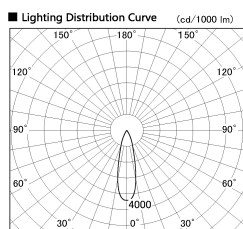

Item no. SD380-3520B9035

Series Name: High power compact tracklight (SD380)

Installation	Track Mount
Type	High power compact tracklight (SD380)
Fixture wattage	36W
Beam angle	26 deg
Color Temp.	3000K
CRI	Ra>90
Luminous	3959 lm
Body	Die-cast aluminum alloy
Body finish	Black
Trim finish	Black
Reflector finish	N/A
IP Rate	IP20
Light source	COB module
Input Voltage	AC220~240V
Dimming Type	Non-Dimmable
Certificate	CE,CCC
Cut Hole	N/A