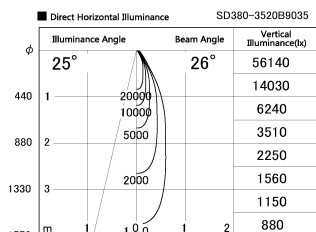

Item no. SD380-3520B9035

Series Name: High power compact tracklight (SD380)

Installation	Track Mount
Type	High power compact tracklight (SD380)
Fixture wattage	36W
Beam angle	26 deg
Color Temp.	3000K
CRI	Ra>90
Luminous	3959 lm
Body	Die-castaluminumalloy
Body finish	Black
Trim finish	Black
Reflector finish	N/A
IP Rate	IP20
Light source	COB module
Input Voltage	AC220~240V
Dimming Type	Non-Dimmable
Certificate	CE,CCC
Cut Hole	N/A