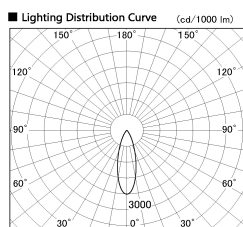

Item no. SD380-3530B9035

Series Name: High power compact tracklight (SD380)

Installation	Track Mount
Type	
Fixture wattage	36W
Beam angle	31 deg
Color Temp.	3000K
CRI	Ra>90
Luminous	4028 lm
Body	Die-cast aluminum alloy
Body finish	Black
Trim finish	Black
Reflector finish	N/A
IP Rate	IP20
Light source	COB module
Input Voltage	AC220~240V
Dimming Type	Non-Dimmable
Certificate	CE,CCC
Cut Hole	N/A