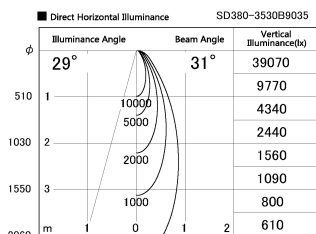

Item no. SD380-3530B9035

Series Name: High power compact tracklight (SD380)

Installation	Track Mount
Type	
Fixture wattage	36W
Beam angle	31 deg
Color Temp.	3000K
CRI	Ra>90
Luminous	4028 lm
Body	Die-cast aluminum alloy
Body finish	Black
Trim finish	Black
Reflector finish	N/A
IP Rate	IP20
Light source	COB module
Input Voltage	AC220~240V
Dimming Type	Non-Dimmable
Certificate	CE,CCC
Cut Hole	N/A