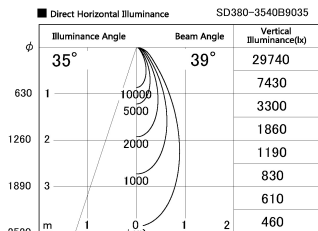

Item no. SD380-3540B9035

Series Name: High power compact tracklight (SD380)

Installation	Track Mount
Type	High power compact tracklight (SD380)
Fixture wattage	36W
Beam angle	39 deg
Color Temp.	3000K
CRI	Ra>90
Luminous	4015 lm
Body	Die-cast aluminum alloy
Body finish	Black
Trim finish	Black
Reflector finish	N/A
IP Rate	IP20
Light source	COB module
Input Voltage	AC220~240V
Dimming Type	Non-Dimmable
Certificate	CE,CCC
Cut Hole	N/A