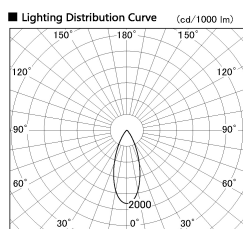

Item no. SD380-3540B9035

Series Name: High power compact tracklight (SD380)

Installation	Track Mount
Type	High power compact tracklight (SD380)
Fixture wattage	36W
Beam angle	39 deg
Color Temp.	3000K
CRI	Ra>90
Luminous	4015 lm
Body	Die-cast aluminum alloy
Body finish	Black
Trim finish	Black
Reflector finish	N/A
IP Rate	IP20
Light source	COB module
Input Voltage	AC220~240V
Dimming Type	Non-Dimmable
Certificate	CE,CCC
Cut Hole	N/A