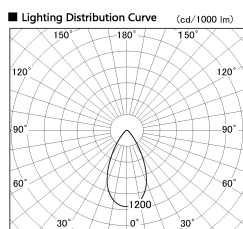

Item no. SD380-3560B9035

Series Name: High power compact tracklight (SD380)

Installation	Track Mount
Type	High power compact tracklight (SD380)
Fixture wattage	36W
Beam angle	53 deg
Color Temp.	3000K
CRI	Ra>90
Luminous	4152 lm
Body	Die-cast aluminum alloy
Body finish	Black
Trim finish	Black
Reflector finish	N/A
IP Rate	IP20
Light source	COB module
Input Voltage	AC220~240V
Dimming Type	Non-Dimmable
Certificate	CE,CCC
Cut Hole	N/A