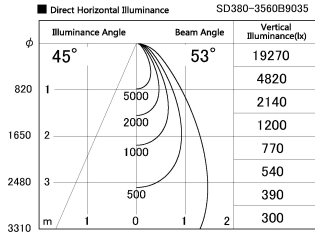

Item no. SD380-3560B9035

Series Name: High power compact tracklight (SD380)

Installation	Track Mount
Type	High power compact tracklight (SD380)
Fixture wattage	36W
Beam angle	53 deg
Color Temp.	3000K
CRI	Ra>90
Luminous	4152 lm
Body	Die-cast aluminum alloy
Body finish	Black
Trim finish	Black
Reflector finish	N/A
IP Rate	IP20
Light source	COB module
Input Voltage	AC220~240V
Dimming Type	Non-Dimmable
Certificate	CE,CCC
Cut Hole	N/A