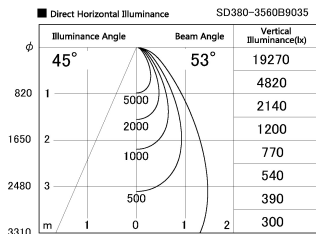

Item no. SD380-3560B9035

Series Name: High power compact tracklight (SD380)

Installation	Track Mount
Type	High power compact tracklight (SD380)
Fixture wattage	36W
Beam angle	53 deg
Color Temp.	3000K
CRI	Ra>90
Luminous	4152 lm
Body	Die-cast aluminum alloy
Body finish	Black
Trim finish	Black
Reflector finish	N/A
IP Rate	IP20
Light source	COB module
Input Voltage	AC220~240V
Dimming Type	Non-Dimmable
Certificate	CE,CCC
Cut Hole	N/A