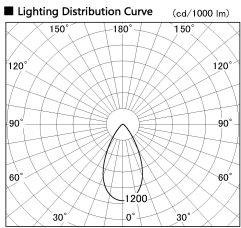

Item no. SD380-3560B9035

Series Name: High power compact tracklight (SD380)

Installation	Track Mount
Type	High power compact tracklight (SD380)
Fixture wattage	36W
Beam angle	53 deg
Color Temp.	3000K
CRI	Ra>90
Luminous	4152 lm
Body	Die-cast aluminum alloy
Body finish	Black
Trim finish	Black
Reflector finish	N/A
IP Rate	IP20
Light source	COB module
Input Voltage	AC220~240V
Dimming Type	Non-Dimmable
Certificate	CE,CCC
Cut Hole	N/A