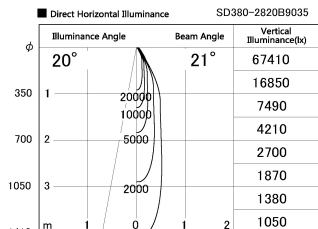

Item no. SD380-2820B9035

Series Name: High power compact tracklight (SD380)

Installation	Track Mount
Type	
Fixture wattage	28W
Beam angle	21 deg
Color Temp.	3000K
CRI	Ra>90
Luminous	3245 lm
Body	Die-castaluminumalloy
Body finish	Black
Trim finish	Black
Reflector finish	N/A
IP Rate	IP20
Light source	COB module
Input Voltage	AC220~240V
Dimming Type	Non-Dimmable
Certificate	CE,CCC
Cut Hole	N/A