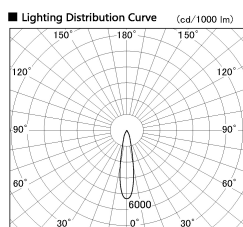

Item no. SD380-2820B9035

Series Name: High power compact tracklight (SD380)

Installation	Track Mount
Type	High power compact tracklight (SD380)
Fixture wattage	28W
Beam angle	21 deg
Color Temp.	3000K
CRI	Ra>90
Luminous	3245 lm
Body	Die-cast aluminum alloy
Body finish	Black
Trim finish	Black
Reflector finish	N/A
IP Rate	IP20
Light source	COB module
Input Voltage	AC220~240V
Dimming Type	Non-Dimmable
Certificate	CE,CCC
Cut Hole	N/A