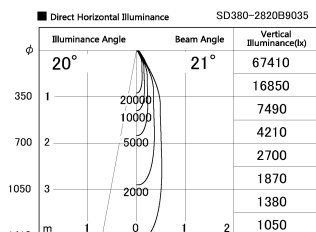

Item no. SD380-2820B9035

Series Name: High power compact tracklight (SD380)

Installation	Track Mount
Type	High power compact tracklight (SD380)
Fixture wattage	28W
Beam angle	21 deg
Color Temp.	3000K
CRI	Ra>90
Luminous	3245 lm
Body	Die-cast aluminum alloy
Body finish	Black
Trim finish	Black
Reflector finish	N/A
IP Rate	IP20
Light source	COB module
Input Voltage	AC220~240V
Dimming Type	Non-Dimmable
Certificate	CE,CCC
Cut Hole	N/A