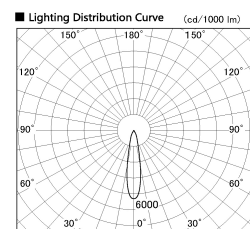

Item no. SD380-2820B9035

Series Name: High power compact tracklight (SD380)

Installation	Track Mount
Type	
Fixture wattage	28W
Beam angle	21 deg
Color Temp.	3000K
CRI	Ra>90
Luminous	3245 lm
Body	Die-castaluminumalloy
Body finish	Black
Trim finish	Black
Reflector finish	N/A
IP Rate	IP20
Light source	COB module
Input Voltage	AC220~240V
Dimming Type	Non-Dimmable
Certificate	CE,CCC
Cut Hole	N/A