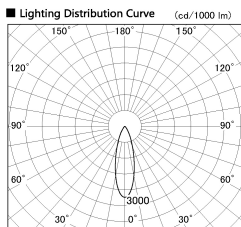

Item no. SD380-2830B9035

Series Name: High power compact tracklight (SD380)

Installation	Track Mount
Type	High power compact tracklight (SD380)
Fixture wattage	28W
Beam angle	29 deg
Color Temp.	3000K
CRI	Ra>90
Luminous	3301 lm
Body	Die-castaluminumalloy
Body finish	Black
Trim finish	Black
Reflector finish	N/A
IP Rate	IP20
Light source	COB module
Input Voltage	AC220~240V
Dimming Type	Non-Dimmable
Certificate	CE,CCC
Cut Hole	N/A