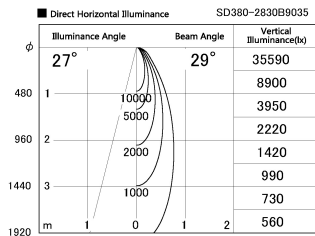

Item no. SD380-2830B9035

Series Name: High power compact tracklight (SD380)

Installation	Track Mount
Type	High power compact tracklight (SD380)
Fixture wattage	28W
Beam angle	29 deg
Color Temp.	3000K
CRI	Ra>90
Luminous	3301 lm
Body	Die-castaluminumalloy
Body finish	Black
Trim finish	Black
Reflector finish	N/A
IP Rate	IP20
Light source	COB module
Input Voltage	AC220~240V
Dimming Type	Non-Dimmable
Certificate	CE,CCC
Cut Hole	N/A