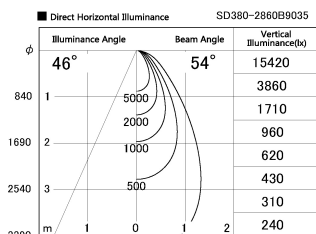

Item no. SD380-2860B9035

Series Name: High power compact tracklight (SD380)

Installation	Track Mount
Type	High power compact tracklight (SD380)
Fixture wattage	28W
Beam angle	54 deg
Color Temp.	3000K
CRI	Ra>90
Luminous	3403 lm
Body	Die-cast aluminum alloy
Body finish	Black
Trim finish	Black
Reflector finish	N/A
IP Rate	IP20
Light source	COB module
Input Voltage	AC220~240V
Dimming Type	Non-Dimmable
Certificate	CE,CCC
Cut Hole	N/A