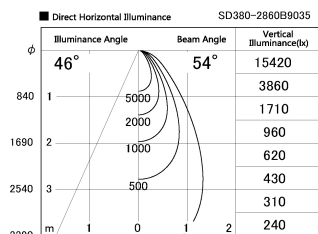

Item no. SD380-2860B9035

Series Name: High power compact tracklight (SD380)

Installation	Track Mount
Type	
Fixture wattage	28W
Beam angle	54 deg
Color Temp.	3000K
CRI	Ra>90
Luminous	3403 lm
Body	Die-castaluminumalloy
Body finish	Black
Trim finish	Black
Reflector finish	N/A
IP Rate	IP20
Light source	COB module
Input Voltage	AC220~240V
Dimming Type	Non-Dimmable
Certificate	CE,CCC
Cut Hole	N/A