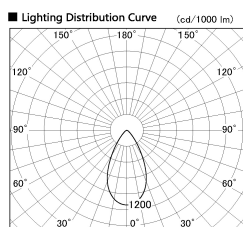

Item no. SD380-2860B9035

Series Name: High power compact tracklight (SD380)

Installation	Track Mount
Type	
Fixture wattage	28W
Beam angle	54 deg
Color Temp.	3000K
CRI	Ra>90
Luminous	3403 lm
Body	Die-castaluminumalloy
Body finish	Black
Trim finish	Black
Reflector finish	N/A
IP Rate	IP20
Light source	COB module
Input Voltage	AC220~240V
Dimming Type	Non-Dimmable
Certificate	CE,CCC
Cut Hole	N/A