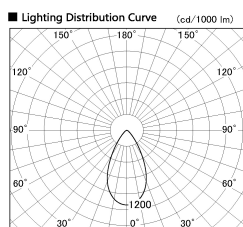

Item no. SD380-2860B9035

Series Name: High power compact tracklight (SD380)

Installation	Track Mount
Type	High power compact tracklight (SD380)
Fixture wattage	28W
Beam angle	54 deg
Color Temp.	3000K
CRI	Ra>90
Luminous	3403 lm
Body	Die-cast aluminum alloy
Body finish	Black
Trim finish	Black
Reflector finish	N/A
IP Rate	IP20
Light source	COB module
Input Voltage	AC220~240V
Dimming Type	Non-Dimmable
Certificate	CE,CCC
Cut Hole	N/A