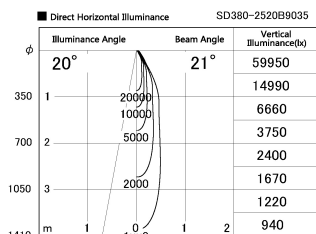

Item no. SD380-2520B9035

Series Name: High power compact tracklight (SD380)

Installation	Track Mount
Type	
Fixture wattage	23W
Beam angle	21 deg
Color Temp.	3000K
CRI	Ra>90
Luminous	2888 lm
Body	Die-castaluminumalloy
Body finish	Black
Trim finish	Black
Reflector finish	N/A
IP Rate	IP20
Light source	COB module
Input Voltage	AC220~240V
Dimming Type	Non-Dimmable
Certificate	CE,CCC
Cut Hole	N/A