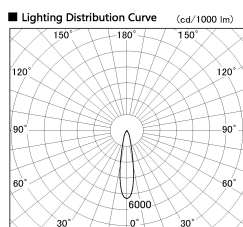

Item no. SD380-2520B9035

Series Name: High power compact tracklight (SD380)

Installation	Track Mount
Type	
Fixture wattage	23W
Beam angle	21 deg
Color Temp.	3000K
CRI	Ra>90
Luminous	2888 lm
Body	Die-castaluminumalloy
Body finish	Black
Trim finish	Black
Reflector finish	N/A
IP Rate	IP20
Light source	COB module
Input Voltage	AC220~240V
Dimming Type	Non-Dimmable
Certificate	CE,CCC
Cut Hole	N/A