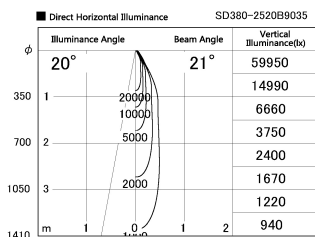

Item no. SD380-2520B9035

Series Name: High power compact tracklight (SD380)

Installation	Track Mount
Type	High power compact tracklight (SD380)
Fixture wattage	23W
Beam angle	21 deg
Color Temp.	3000K
CRI	Ra>90
Luminous	2888 lm
Body	Die-cast aluminum alloy
Body finish	Black
Trim finish	Black
Reflector finish	N/A
IP Rate	IP20
Light source	COB module
Input Voltage	AC220~240V
Dimming Type	Non-Dimmable
Certificate	CE,CCC
Cut Hole	N/A