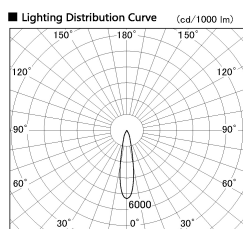

Item no. SD380-2520B9035

Series Name: High power compact tracklight (SD380)

Installation	Track Mount
Type	High power compact tracklight (SD380)
Fixture wattage	23W
Beam angle	21 deg
Color Temp.	3000K
CRI	Ra>90
Luminous	2888 lm
Body	Die-cast aluminum alloy
Body finish	Black
Trim finish	Black
Reflector finish	N/A
IP Rate	IP20
Light source	COB module
Input Voltage	AC220~240V
Dimming Type	Non-Dimmable
Certificate	CE,CCC
Cut Hole	N/A