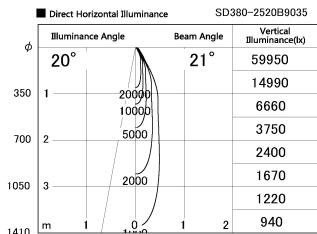

Item no. SD380-2520B9035

Series Name: High power compact tracklight (SD380)

Installation	Track Mount
Type	High power compact tracklight (SD380)
Fixture wattage	23W
Beam angle	21 deg
Color Temp.	3000K
CRI	Ra>90
Luminous	2888 lm
Body	Die-cast aluminum alloy
Body finish	Black
Trim finish	Black
Reflector finish	N/A
IP Rate	IP20
Light source	COB module
Input Voltage	AC220~240V
Dimming Type	Non-Dimmable
Certificate	CE,CCC
Cut Hole	N/A