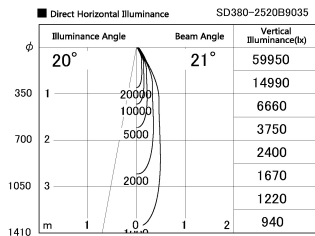

Item no. SD380-2520B9035

Series Name: High power compact tracklight (SD380)

Installation	Track Mount
Type	
Fixture wattage	23W
Beam angle	21 deg
Color Temp.	3000K
CRI	Ra>90
Luminous	2888 lm
Body	Die-castaluminumalloy
Body finish	Black
Trim finish	Black
Reflector finish	N/A
IP Rate	IP20
Light source	COB module
Input Voltage	AC220~240V
Dimming Type	Non-Dimmable
Certificate	CE,CCC
Cut Hole	N/A