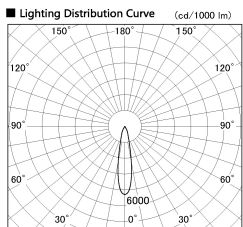

Item no. SD380-2520B9035

Series Name: High power compact tracklight (SD380)

Installation	Track Mount
Type	
Fixture wattage	23W
Beam angle	21 deg
Color Temp.	3000K
CRI	Ra>90
Luminous	2888 lm
Body	Die-castaluminumalloy
Body finish	Black
Trim finish	Black
Reflector finish	N/A
IP Rate	IP20
Light source	COB module
Input Voltage	AC220~240V
Dimming Type	Non-Dimmable
Certificate	CE,CCC
Cut Hole	N/A