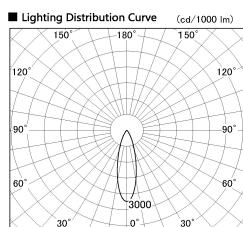

Item no. SD380-2530B9035

Series Name: High power compact tracklight (SD380)

Installation	Track Mount
Type	High power compact tracklight (SD380)
Fixture wattage	23W
Beam angle	29 deg
Color Temp.	3000K
CRI	Ra>90
Luminous	2938 lm
Body	Die-castaluminumalloy
Body finish	Black
Trim finish	Black
Reflector finish	N/A
IP Rate	IP20
Light source	COB module
Input Voltage	AC220~240V
Dimming Type	Non-Dimmable
Certificate	CE,CCC
Cut Hole	N/A