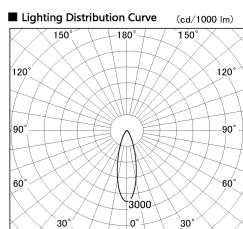

Item no. SD380-2530B9035

Series Name: High power compact tracklight (SD380)

Installation	Track Mount
Type	High power compact tracklight (SD380)
Fixture wattage	23W
Beam angle	29 deg
Color Temp.	3000K
CRI	Ra>90
Luminous	2938 lm
Body	Die-cast aluminum alloy
Body finish	Black
Trim finish	Black
Reflector finish	N/A
IP Rate	IP20
Light source	COB module
Input Voltage	AC220~240V
Dimming Type	Non-Dimmable
Certificate	CE,CCC
Cut Hole	N/A