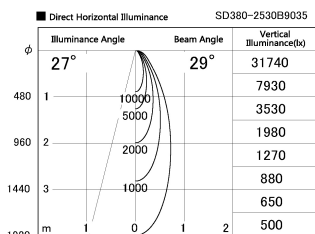

Item no. SD380-2530B9035

Series Name: High power compact tracklight (SD380)

Installation	Track Mount
Type	High power compact tracklight (SD380)
Fixture wattage	23W
Beam angle	29 deg
Color Temp.	3000K
CRI	Ra>90
Luminous	2938 lm
Body	Die-castaluminumalloy
Body finish	Black
Trim finish	Black
Reflector finish	N/A
IP Rate	IP20
Light source	COB module
Input Voltage	AC220~240V
Dimming Type	Non-Dimmable
Certificate	CE,CCC
Cut Hole	N/A