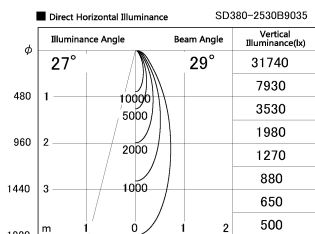

Item no. SD380-2530B9035

Series Name: High power compact tracklight (SD380)

Installation	Track Mount
Type	High power compact tracklight (SD380)
Fixture wattage	23W
Beam angle	29 deg
Color Temp.	3000K
CRI	Ra>90
Luminous	2938 lm
Body	Die-cast aluminum alloy
Body finish	Black
Trim finish	Black
Reflector finish	N/A
IP Rate	IP20
Light source	COB module
Input Voltage	AC220~240V
Dimming Type	Non-Dimmable
Certificate	CE,CCC
Cut Hole	N/A