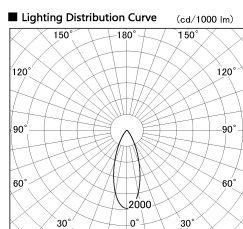

Item no. SD380-2540B9035

Series Name: High power compact tracklight (SD380)

Installation	Track Mount
Type	High power compact tracklight (SD380)
Fixture wattage	23W
Beam angle	36 deg
Color Temp.	3000K
CRI	Ra>90
Luminous	2929 lm
Body	Die-cast aluminum alloy
Body finish	Black
Trim finish	Black
Reflector finish	N/A
IP Rate	IP20
Light source	COB module
Input Voltage	AC220~240V
Dimming Type	Non-Dimmable
Certificate	CE,CCC
Cut Hole	N/A