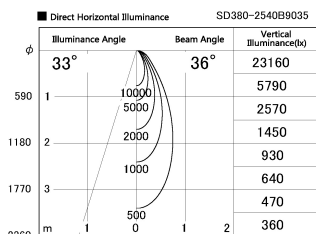

Item no. SD380-2540B9035

Series Name: High power compact tracklight (SD380)

Installation	Track Mount
Type	High power compact tracklight (SD380)
Fixture wattage	23W
Beam angle	36 deg
Color Temp.	3000K
CRI	Ra>90
Luminous	2929 lm
Body	Die-cast aluminum alloy
Body finish	Black
Trim finish	Black
Reflector finish	N/A
IP Rate	IP20
Light source	COB module
Input Voltage	AC220~240V
Dimming Type	Non-Dimmable
Certificate	CE,CCC
Cut Hole	N/A