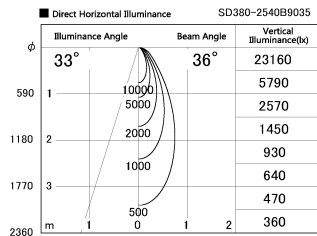

Item no. SD380-2540B9035

Series Name: High power compact tracklight (SD380)

Installation	Track Mount
Type	
Fixture wattage	23W
Beam angle	36 deg
Color Temp.	3000K
CRI	Ra>90
Luminous	2929 lm
Body	Die-castaluminumalloy
Body finish	Black
Trim finish	Black
Reflector finish	N/A
IP Rate	IP20
Light source	COB module
Input Voltage	AC220~240V
Dimming Type	Non-Dimmable
Certificate	CE,CCC
Cut Hole	N/A