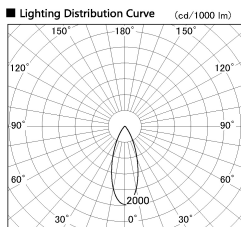

Item no. SD380-2540B9035

Series Name: High power compact tracklight (SD380)

Installation	Track Mount
Type	
Fixture wattage	23W
Beam angle	36 deg
Color Temp.	3000K
CRI	Ra>90
Luminous	2929 lm
Body	Die-castaluminumalloy
Body finish	Black
Trim finish	Black
Reflector finish	N/A
IP Rate	IP20
Light source	COB module
Input Voltage	AC220~240V
Dimming Type	Non-Dimmable
Certificate	CE,CCC
Cut Hole	N/A