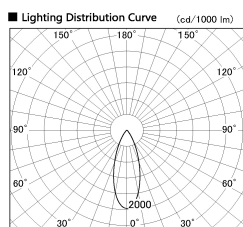

Item no. SD380-2540B9035

Series Name: High power compact tracklight (SD380)

Installation	Track Mount
Type	High power compact tracklight (SD380)
Fixture wattage	23W
Beam angle	36 deg
Color Temp.	3000K
CRI	Ra>90
Luminous	2929 lm
Body	Die-cast aluminum alloy
Body finish	Black
Trim finish	Black
Reflector finish	N/A
IP Rate	IP20
Light source	COB module
Input Voltage	AC220~240V
Dimming Type	Non-Dimmable
Certificate	CE,CCC
Cut Hole	N/A