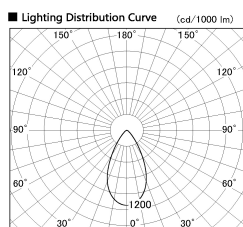

Item no. SD380-2560B9035

Series Name: High power compact tracklight (SD380)

Installation	Track Mount
Type	High power compact tracklight (SD380)
Fixture wattage	23W
Beam angle	53 deg
Color Temp.	3000K
CRI	Ra>90
Luminous	3030 lm
Body	Die-cast aluminum alloy
Body finish	Black
Trim finish	Black
Reflector finish	N/A
IP Rate	IP20
Light source	COB module
Input Voltage	AC220~240V
Dimming Type	Non-Dimmable
Certificate	CE,CCC
Cut Hole	N/A