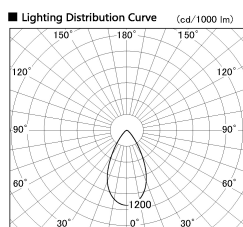

Item no. SD380-2560B9035

Series Name: High power compact tracklight (SD380)

Installation	Track Mount
Type	High power compact tracklight (SD380)
Fixture wattage	23W
Beam angle	53 deg
Color Temp.	3000K
CRI	Ra>90
Luminous	3030 lm
Body	Die-castaluminumalloy
Body finish	Black
Trim finish	Black
Reflector finish	N/A
IP Rate	IP20
Light source	COB module
Input Voltage	AC220~240V
Dimming Type	Non-Dimmable
Certificate	CE,CCC
Cut Hole	N/A