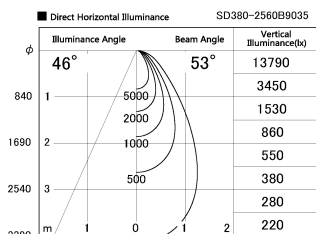

Item no. SD380-2560B9035

Series Name: High power compact tracklight (SD380)

Installation	Track Mount
Type	High power compact tracklight (SD380)
Fixture wattage	23W
Beam angle	53 deg
Color Temp.	3000K
CRI	Ra>90
Luminous	3030 lm
Body	Die-castaluminumalloy
Body finish	Black
Trim finish	Black
Reflector finish	N/A
IP Rate	IP20
Light source	COB module
Input Voltage	AC220~240V
Dimming Type	Non-Dimmable
Certificate	CE,CCC
Cut Hole	N/A