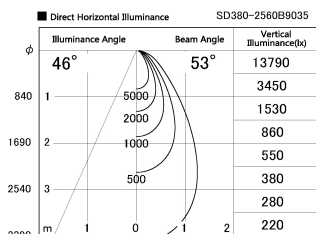

Item no. SD380-2560B9035

Series Name: High power compact tracklight (SD380)

Installation	Track Mount
Type	High power compact tracklight (SD380)
Fixture wattage	23W
Beam angle	53 deg
Color Temp.	3000K
CRI	Ra>90
Luminous	3030 lm
Body	Die-cast aluminum alloy
Body finish	Black
Trim finish	Black
Reflector finish	N/A
IP Rate	IP20
Light source	COB module
Input Voltage	AC220~240V
Dimming Type	Non-Dimmable
Certificate	CE,CCC
Cut Hole	N/A